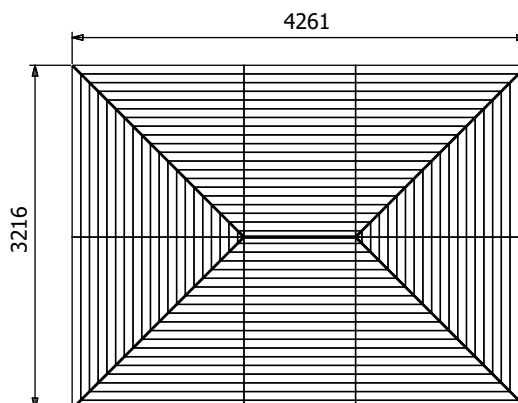

## Specification

- **Overall External Dimensions:** 4.26m x 3.22m (13' 11" x 10' 6")
- **External Width:** 4.24m (13' 10")
- **External Depth:** 3.20m (10' 5")
- **Internal Width (Post):** 3.77m (12' 4")
- **Internal Depth (Post):** 2.72m (8' 11")
- **Ridge Height:** 3.04m (9' 11")
- **Eaves Height:** 2.12m (6' 11")
- **Timber:** Spruce
- **Uprights:** 120mm x 120mm
- **Roof:** 19mm Tongue & Groove Boards
- **Roof Covering Options:** None, Felt or Shingles