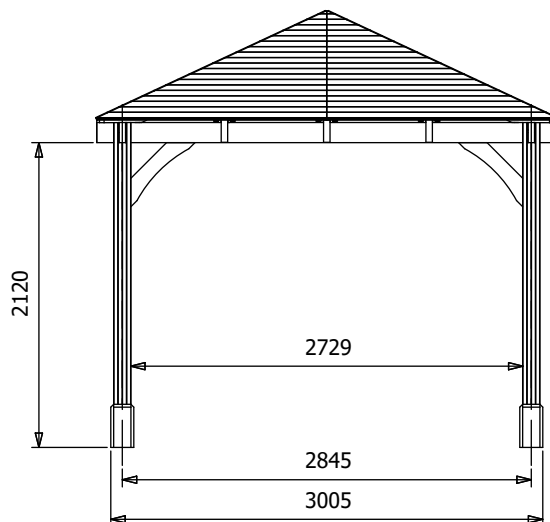

## Specification

- **Overall External Dimensions:** 4.26m x 3.22m (13' 11" x 10' 6")
- **External Width:** 4.24m (13' 10")
- **External Depth:** 3.20m (10' 5")
- **Internal Width (Post):** 3.77m (12' 4")
- **Internal Depth (Post):** 2.72m (8' 11")
- **Ridge Height:** 3.04m (9' 11")
- **Eaves Height:** 2.12m (6' 11")
- **Timber:** Spruce
- **Uprights:** 120mm x 120mm
- **Roof:** 19mm Tongue & Groove Boards
- **Roof Covering Options:** None, Felt or Shingles