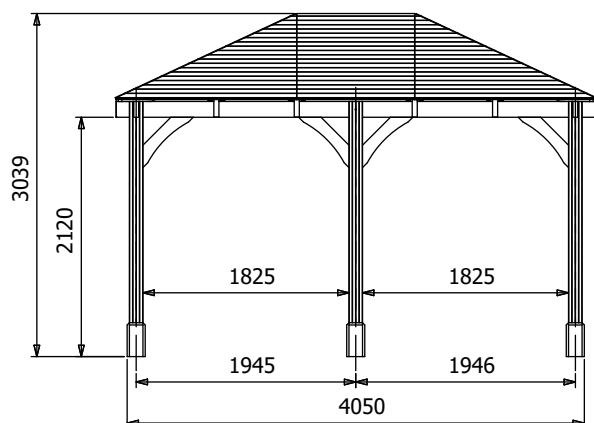

## Specification

- **Overall External Dimensions:** 4.26m x 3.22m (13' 11" x 10' 6")
- **External Width:** 4.24m (13' 10")
- **External Depth:** 3.20m (10' 5")
- **Internal Width (Post):** 3.77m (12' 4")
- **Internal Depth (Post):** 2.72m (8' 11")
- **Ridge Height:** 3.04m (9' 11")
- **Eaves Height:** 2.12m (6' 11")
- **Timber:** Spruce
- **Uprights:** 120mm x 120mm
- **Roof:** 19mm Tongue & Groove Boards
- **Roof Covering Options:** None, Felt or Shingles