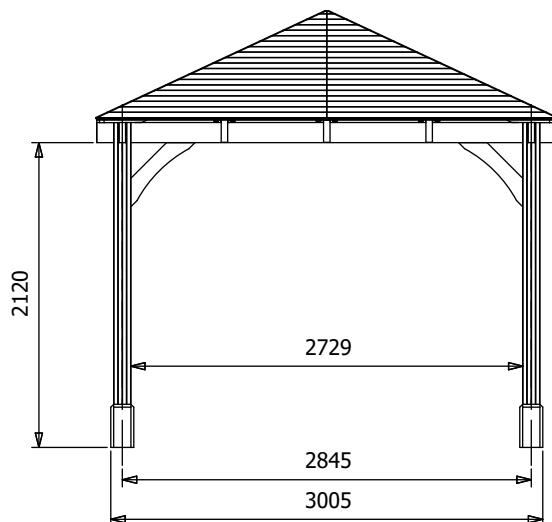

Leviathan Chunky Gazebo

Specification

- **Overall External Dimensions:** 4.26m x 3.22m (13' 11" x 10' 6")
- **External Width:** 4.24m (13' 10")
- **External Depth:** 3.20m (10' 5")
- **Internal Width (Post):** 3.77m (12' 4")
- **Internal Depth (Post):** 2.72m (8' 11")
- **Ridge Height:** 3.04m (9' 11")
- **Eaves Height:** 2.12m (6' 11")
- **Timber:** Spruce
- **Uprights:** 120mm x 120mm
- **Roof:** 19mm Tongue & Groove Boards
- **Roof Covering Options:** None, Felt or Shingles

Image shows base product as an example and excludes any wall configurations.