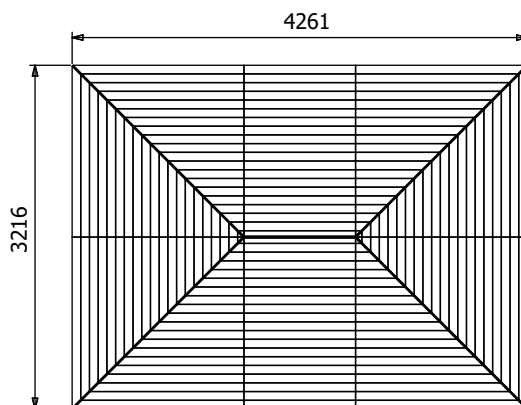

Leviathan Chunky Gazebo

Specification

- **Overall External Dimensions:** 4.26m x 3.22m (13' 11" x 10' 6")
- **External Width:** 4.24m (13' 10")
- **External Depth:** 3.20m (10' 5")
- **Internal Width (Post):** 3.77m (12' 4")
- **Internal Depth (Post):** 2.72m (8' 11")
- **Ridge Height:** 3.04m (9' 11")
- **Eaves Height:** 2.12m (6' 11")
- **Timber:** Spruce
- **Uprights:** 120mm x 120mm
- **Roof:** 19mm Tongue & Groove Boards
- **Roof Covering Options:** None, Felt or Shingles

Image shows base product as an example and excludes any wall configurations.