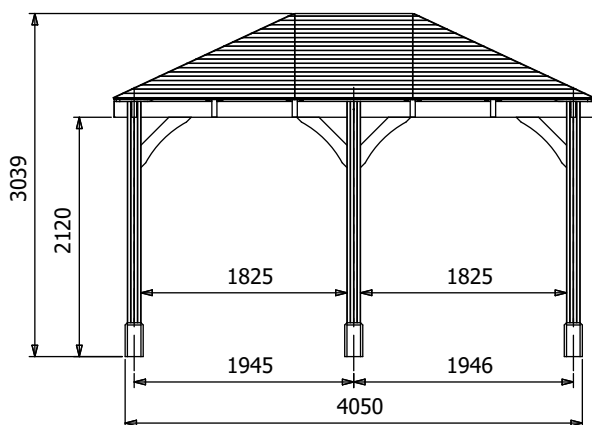

Leviathan Chunky Gazebo

Specification

- **Overall External Dimensions:** 4.26m x 3.22m (13' 11" x 10' 6")
- **External Width:** 4.24m (13' 10")
- **External Depth:** 3.20m (10' 5")
- **Internal Width (Post):** 3.77m (12' 4")
- **Internal Depth (Post):** 2.72m (8' 11")
- **Ridge Height:** 3.04m (9' 11")
- **Eaves Height:** 2.12m (6' 11")
- **Timber:** Spruce
- **Uprights:** 120mm x 120mm
- **Roof:** 19mm Tongue & Groove Boards
- **Roof Covering Options:** None, Felt or Shingles

Image shows base product as an example and excludes any wall configurations.