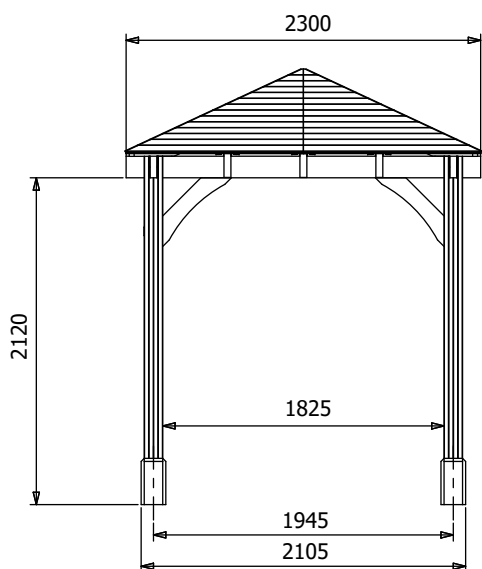

## Specification

- Overall External Dimensions: 2.32m x 2.32m (7' 7" x 7' 7")
- External Width: 2.30m (7' 6")
- External Depth: 2.30m (7' 6")
- Internal Width (Post): 1.83m (6' 0")
- Internal Depth (Post): 1.83m (6' 0")
- Ridge Height: 2.83m (9' 3")
- Eaves Height: 2.12m (6' 11")
- Internal Lower Post Trim Width: 1.79m (5' 10")
- Internal Lower Post Trim Depth: 1.79m (5' 10")
- External Lower Post Trim Width: 2.11m (6' 11")
- External Lower Post Trim Depth: 2.11m (6' 11")

- Timber: Spruce
  - Uprights: 120mm x 120mm
  - Roof: 19mm Tongue & Groove Boards
  - Roof Covering Options: None, Felt or Shingles
  - Guarantee: 10 Years on Pressure Treated Timber against Rot and Insect Infestation
  - Please Note: All fixings needed for assembly are supplied
  - Approx. Assembly Time: 1 Day\*
- \*This is an approximate time only, based on 2 people. Assembly time may vary depending on season/weather conditions, foundation type, ability of those constructing, etc