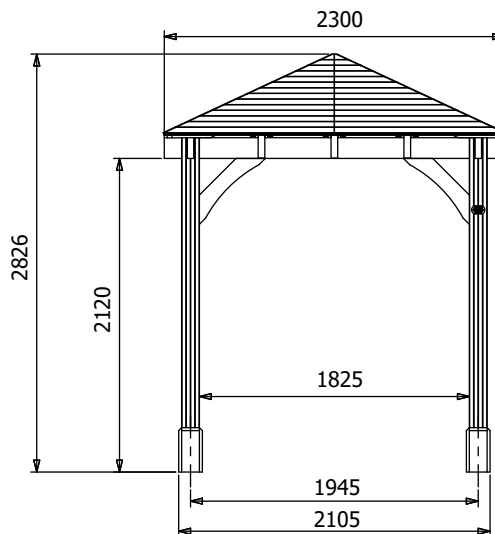

## Specification

- Overall External Dimensions: 2.32m x 2.32m (7' 7" x 7' 7")
- External Width: 2.30m (7' 6")
- External Depth: 2.30m (7' 6")
- Internal Width (Post): 1.83m (6' 0")
- Internal Depth (Post): 1.83m (6' 0")
- Ridge Height: 2.83m (9' 3")
- Eaves Height: 2.12m (6' 11")
- Internal Lower Post Trim Width: 1.79m (5' 10")
- Internal Lower Post Trim Depth: 1.79m (5' 10")
- External Lower Post Trim Width: 2.11m (6' 11")
- External Lower Post Trim Depth: 2.11m (6' 11")

- Timber: Spruce
  - Uprights: 120mm x 120mm
  - Roof: 19mm Tongue & Groove Boards
  - Roof Covering Options: None, Felt or Shingles
  - Guarantee: 10 Years on Pressure Treated Timber against Rot and Insect Infestation
  - Please Note: All fixings needed for assembly are supplied
  - Approx. Assembly Time: 1 Day\*
- \*This is an approximate time only, based on 2 people. Assembly time may vary depending on season/weather conditions, foundation type, ability of those constructing, etc