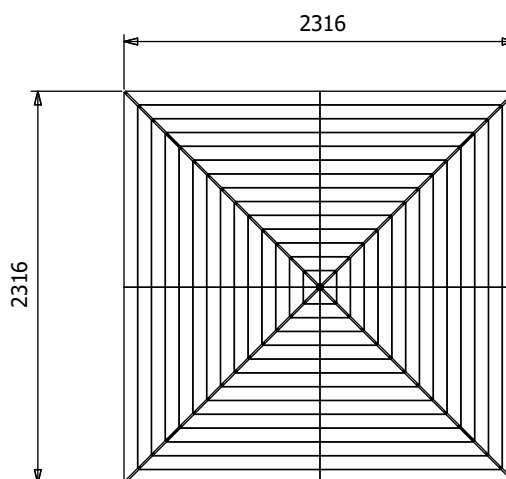

## Specification

- Overall External Dimensions: 2.32m x 2.32m (7' 7" x 7' 7")
- External Width: 2.30m (7' 6")
- External Depth: 2.30m (7' 6")
- Internal Width (Post): 1.83m (6' 0")
- Internal Depth (Post): 1.83m (6' 0")
- Ridge Height: 2.83m (9' 3")
- Eaves Height: 2.12m (6' 11")
- Internal Lower Post Trim Width: 1.79m (5' 10")
- Internal Lower Post Trim Depth: 1.79m (5' 10")
- External Lower Post Trim Width: 2.11m (6' 11")
- External Lower Post Trim Depth: 2.11m (6' 11")

- Timber: Spruce
  - Uprights: 120mm x 120mm
  - Roof: 19mm Tongue & Groove Boards
  - Roof Covering Options: None, Felt or Shingles
  - Guarantee: 10 Years on Pressure Treated Timber against Rot and Insect Infestation
  - Please Note: All fixings needed for assembly are supplied
  - Approx. Assembly Time: 1 Day\*
- \*This is an approximate time only, based on 2 people. Assembly time may vary depending on season/weather conditions, foundation type, ability of those constructing, etc