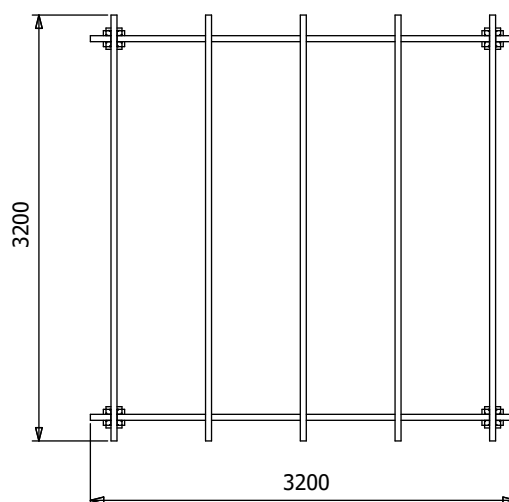

## Specification

- Overall External Dimensions: 3.20m x 3.20m (10' 5" x 10' 5")
- External Width: 3.03m (9' 11")
- External Depth: 3.03m (9' 11")
- Overall Height: 2.33m (7' 7")
- Timber: Spruce
- Uprights: 120mm x 120mm
- Guarantee: 10 Years on Pressure Treated Timber against Rot and Insect Infestation