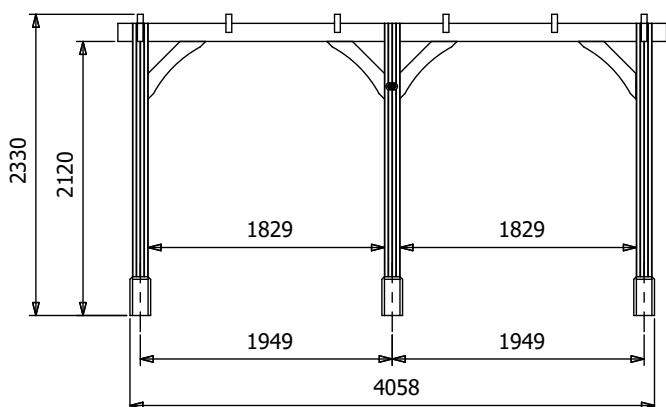

## Specification

- Overall External Dimensions: 4.24m x 3.20m (13' 10" x 10' 5")
- External Width: 4.07m (13' 4")
- External Depth: 3.03m (9' 11")
- Ridge Height: 2.33m (7' 7")
- Eaves Height: 2.12m (6' 11")
- Timber: Spruce
- Uprights: 120mm x 120mm