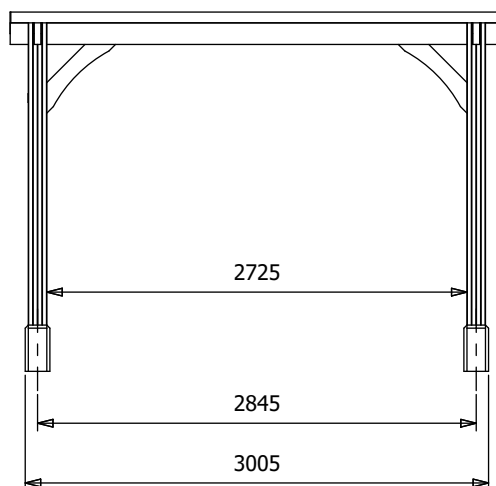

## Specification

- Overall External Dimensions: 4.24m x 3.20m (13' 10" x 10' 5")
- External Width: 4.07m (13' 4")
- External Depth: 3.03m (9' 11")
- Ridge Height: 2.33m (7' 7")
- Eaves Height: 2.12m (6' 11")
- Timber: Spruce
- Uprights: 120mm x 120mm