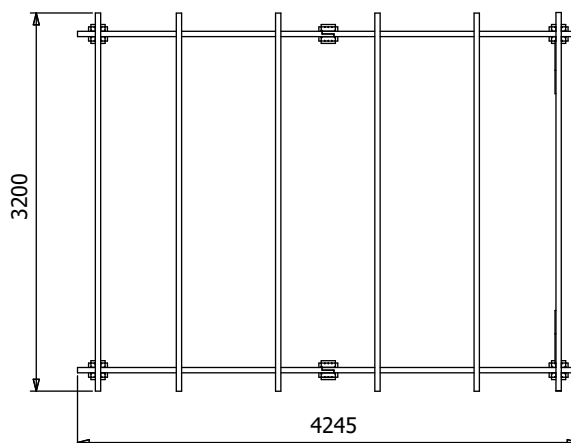

## Specification

- Overall External Dimensions: 4.24m x 3.20m (13' 10" x 10' 5")
- External Width: 4.07m (13' 4")
- External Depth: 3.03m (9' 11")
- Ridge Height: 2.33m (7' 7")
- Eaves Height: 2.12m (6' 11")
- Timber: Spruce
- Uprights: 120mm x 120mm