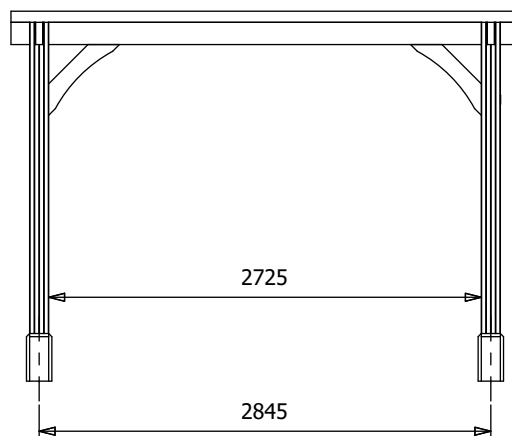

## Specification

- Overall External Dimensions: 3.20m x 3.20m (10' 5" x 10' 5")
- External Width: 3.03m (9' 11")
- External Depth: 3.03m (9' 11")
- Overall Height: 2.33m (7' 7")
- Timber: Spruce
- Uprights: 120mm x 120mm
- Guarantee: 10 Years on Pressure Treated Timber against Rot and Insect Infestation