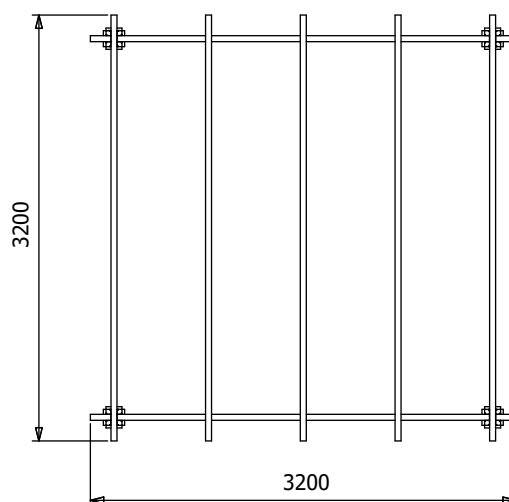

# Leviathan Half Walled Pergola

## Specification

- Overall External Dimensions: 3.20m x 3.20m (10' 5" x 10' 5")
- External Width: 3.03m (9' 11")
- External Depth: 3.03m (9' 11")
- Overall Height: 2.33m (7' 7")
- Timber: Spruce
- Uprights: 120mm x 120mm
- Guarantee: 10 Years on Pressure Treated Timber against Rot and Insect Infestation