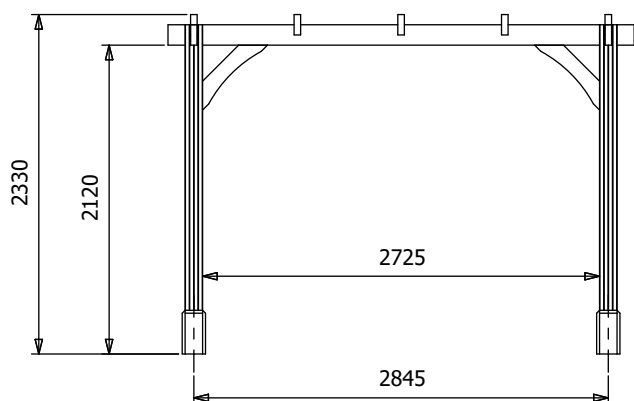

## Specification

- Overall External Dimensions: 3.20m x 3.20m (10' 5" x 10' 5")
- External Width: 3.03m (9' 11")
- External Depth: 3.03m (9' 11")
- Overall Height: 2.33m (7' 7")
- Timber: Spruce
- Uprights: 120mm x 120mm
- Guarantee: 10 Years on Pressure Treated Timber against Rot and Insect Infestation