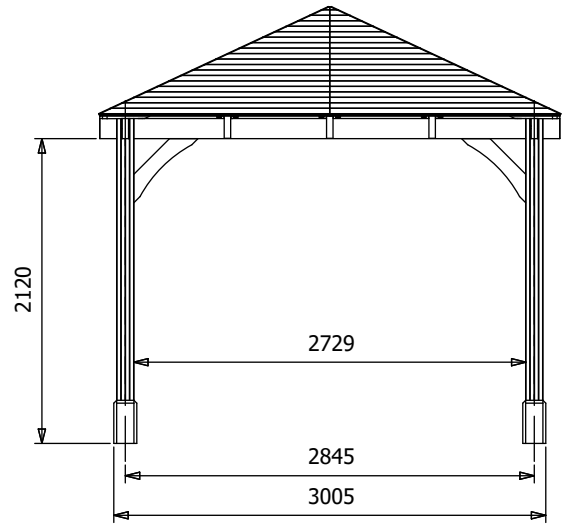

Leviathan Chunky Gazebo

Specification

Image shows base product as an example and excludes any wall configurations.

- **Overall External Dimensions:** 4.26m x 3.22m (13' 11" x 10' 6")
- **External Width:** 4.24m (13' 10")
- **External Depth:** 3.20m (10' 5")
- **Internal Width (Post):** 3.77m (12' 4")
- **Internal Depth (Post):** 2.73m (8' 11")
- **Ridge Height:** 3.04m (9' 11")
- **Eaves Height:** 2.12m (6' 11")
- **Timber:** Spruce
- **Uprights:** 120mm x 120mm
- **Roof:** 19mm Tongue and Groove Boards
- **Roof Covering Options:** None, Felt or Shingles
- **Guarantee:** 10 Years on Pressure Treated Timber against Rot and Insect Infestation
- **Please Note:** All fixings needed for assembly are supplied
- **Approx. Assembly Time:** 1 Day*