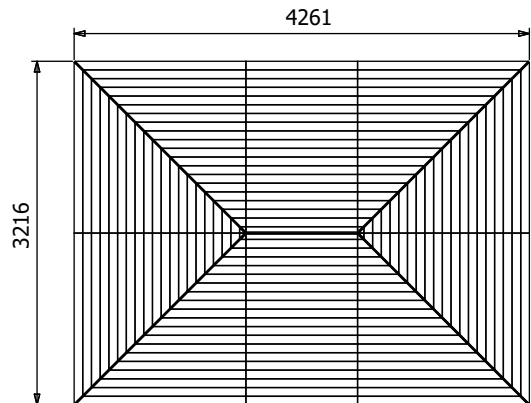

Leviathan Chunky Gazebo

Specification

Image shows base product as an example and excludes any wall configurations.

- **Overall External Dimensions:** 4.26m x 3.22m (13' 11" x 10' 6")
- **External Width:** 4.24m (13' 10")
- **External Depth:** 3.20m (10' 5")
- **Internal Width (Post):** 3.77m (12' 4")
- **Internal Depth (Post):** 2.73m (8' 11")
- **Ridge Height:** 3.04m (9' 11")
- **Eaves Height:** 2.12m (6' 11")
- **Timber:** Spruce
- **Uprights:** 120mm x 120mm
- **Roof:** 19mm Tongue and Groove Boards
- **Roof Covering Options:** None, Felt or Shingles
- **Guarantee:** 10 Years on Pressure Treated Timber against Rot and Insect Infestation
- **Please Note:** All fixings needed for assembly are supplied
- **Approx. Assembly Time:** 1 Day*