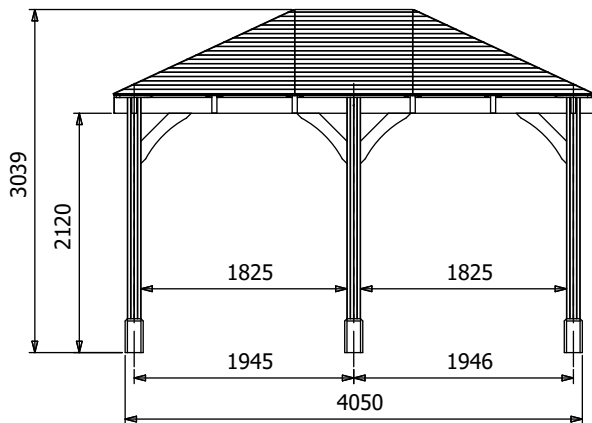

Leviathan Chunky Gazebo

Specification

Image shows base product as an example and excludes any wall configurations.

- **Overall External Dimensions:** 4.26m x 3.22m (13' 11" x 10' 6")
- **External Width:** 4.24m (13' 10")
- **External Depth:** 3.20m (10' 5")
- **Internal Width (Post):** 3.77m (12' 4")
- **Internal Depth (Post):** 2.73m (8' 11")
- **Ridge Height:** 3.04m (9' 11")
- **Eaves Height:** 2.12m (6' 11")
- **Timber:** Spruce
- **Uprights:** 120mm x 120mm
- **Roof:** 19mm Tongue and Groove Boards
- **Roof Covering Options:** None, Felt or Shingles
- **Guarantee:** 10 Years on Pressure Treated Timber against Rot and Insect Infestation
- **Please Note:** All fixings needed for assembly are supplied
- **Approx. Assembly Time:** 1 Day*