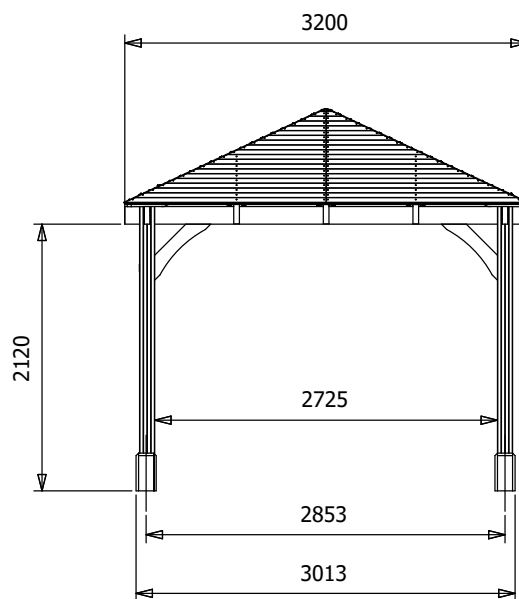

Leviathan Chunky Gazebo

Specification

- Overall External Dimensions: 6.06m x 3.22m (19' 10" x 10' 6")
- External Width: 6.04m (19' 9")
- External Depth: 3.04m (9' 11")
- Internal Width (Post): 5.57m (18' 3")
- Internal Depth (Post): 2.73m (8' 11")
- Ridge Height: 3.04m (9' 11")
- Eaves Height: 2.12m (6' 11")
- Timber: Spruce
- Uprights: 120mm x 120mm
- Roof: 19mm Tongue & Groove Boards
- Roof Covering Options: None, Felt or Shingles

Image shows base product as an example and excludes any wall configurations.