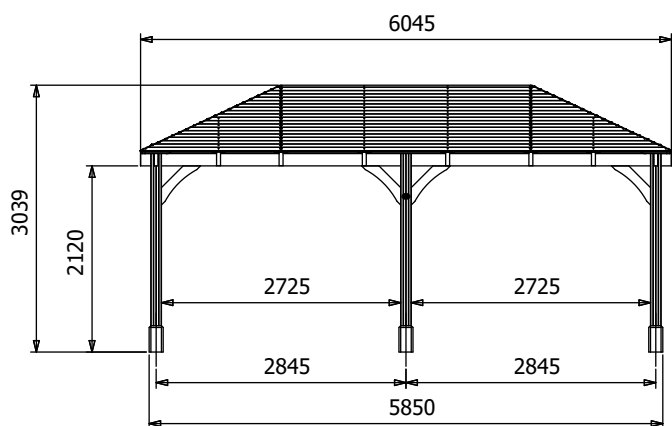

Leviathan Chunky Gazebo

Specification

- Overall External Dimensions: 6.06m x 3.22m (19' 10" x 10' 6")
- External Width: 6.04m (19' 9")
- External Depth: 3.04m (9' 11")
- Internal Width (Post): 5.57m (18' 3")
- Internal Depth (Post): 2.73m (8' 11")
- Ridge Height: 3.04m (9' 11")
- Eaves Height: 2.12m (6' 11")
- Timber: Spruce
- Uprights: 120mm x 120mm
- Roof: 19mm Tongue & Groove Boards
- Roof Covering Options: None, Felt or Shingles

Image shows base product as an example and excludes any wall configurations.