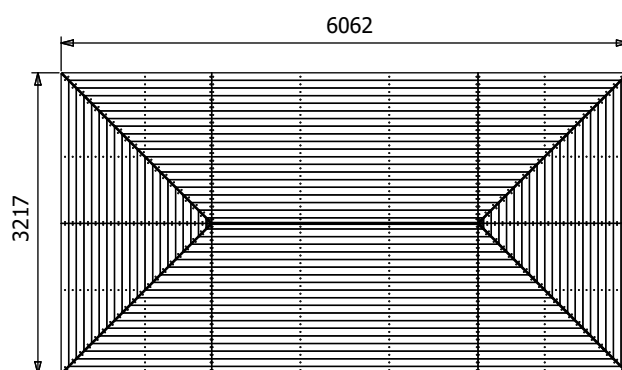

Leviathan Chunky Gazebo

Specification

- Overall External Dimensions: 6.06m x 3.22m (19' 10" x 10' 6")
- External Width: 6.04m (19' 9")
- External Depth: 3.04m (9' 11")
- Internal Width (Post): 5.57m (18' 3")
- Internal Depth (Post): 2.73m (8' 11")
- Ridge Height: 3.04m (9' 11")
- Eaves Height: 2.12m (6' 11")
- Timber: Spruce
- Uprights: 120mm x 120mm
- Roof: 19mm Tongue & Groove Boards
- Roof Covering Options: None, Felt or Shingles

Image shows base product as an example and excludes any wall configurations.