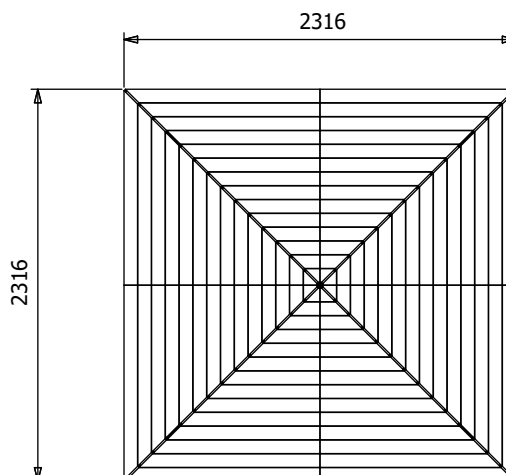

Leviathan Chunky Open Gazebo

Specification

Image shows base product as an example and excludes any wall configurations.

- Overall External Dimensions: 2.32m x 2.32m (7' 7" x 7' 7")
- External Width: 2.30m (7' 6")
- External Depth: 2.30m (7' 6")
- Internal Width (Post): 1.83m (6' 0")
- Internal Depth (Post): 1.83m (6' 0")
- Ridge Height: 2.83m (9' 3")
- Eaves Height: 2.12m (6' 11")
- Internal Lower Post Trim Width: 1.79m (5' 10")
- Internal Lower Post Trim Depth: 1.79m (5' 10")
- External Lower Post Trim Width: 2.11m (6' 11")
- External Lower Post Trim Depth: 2.11m (6' 11")
- Timber: Spruce
- Uprights: 120mm x 120mm
- Roof: 19mm Tongue & Groove Boards
- Roof Covering Options: None, Felt or Shingles
- Guarantee: 10 Years on Pressure Treated Timber against Rot and Insect Infestation
- Please Note: All fixings needed for assembly are supplied
- Approx. Assembly Time: 1 Day*