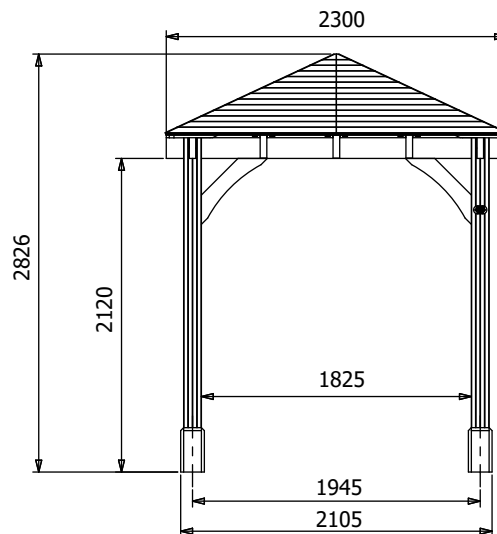

Leviathan Chunky Open Gazebo

Specification

Image shows base product as an example and excludes any wall configurations.

- Overall External Dimensions: 2.32m x 2.32m (7' 7" x 7' 7")
- External Width: 2.30m (7' 6")
- External Depth: 2.30m (7' 6")
- Internal Width (Post): 1.83m (6' 0")
- Internal Depth (Post): 1.83m (6' 0")
- Ridge Height: 2.83m (9' 3")
- Eaves Height: 2.12m (6' 11")
- Internal Lower Post Trim Width: 1.79m (5' 10")
- Internal Lower Post Trim Depth: 1.79m (5' 10")
- External Lower Post Trim Width: 2.11m (6' 11")
- External Lower Post Trim Depth: 2.11m (6' 11")
- Timber: Spruce
- Uprights: 120mm x 120mm
- Roof: 19mm Tongue & Groove Boards
- Roof Covering Options: None, Felt or Shingles
- Guarantee: 10 Years on Pressure Treated Timber against Rot and Insect Infestation
- Please Note: All fixings needed for assembly are supplied
- Approx. Assembly Time: 1 Day*