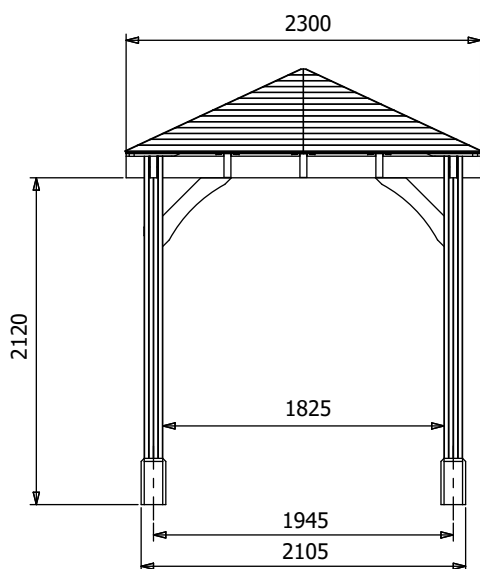

Leviathan Chunky Open Gazebo

Specification

Image shows base product as an example and excludes any wall configurations.

- Overall External Dimensions: 2.32m x 2.32m (7' 7" x 7' 7")
- External Width: 2.30m (7' 6")
- External Depth: 2.30m (7' 6")
- Internal Width (Post): 1.83m (6' 0")
- Internal Depth (Post): 1.83m (6' 0")
- Ridge Height: 2.83m (9' 3")
- Eaves Height: 2.12m (6' 11")
- Internal Lower Post Trim Width: 1.79m (5' 10")
- Internal Lower Post Trim Depth: 1.79m (5' 10")
- External Lower Post Trim Width: 2.11m (6' 11")
- External Lower Post Trim Depth: 2.11m (6' 11")
- Timber: Spruce
- Uprights: 120mm x 120mm
- Roof: 19mm Tongue & Groove Boards
- Roof Covering Options: None, Felt or Shingles
- Guarantee: 10 Years on Pressure Treated Timber against Rot and Insect Infestation
- Please Note: All fixings needed for assembly are supplied
- Approx. Assembly Time: 1 Day*