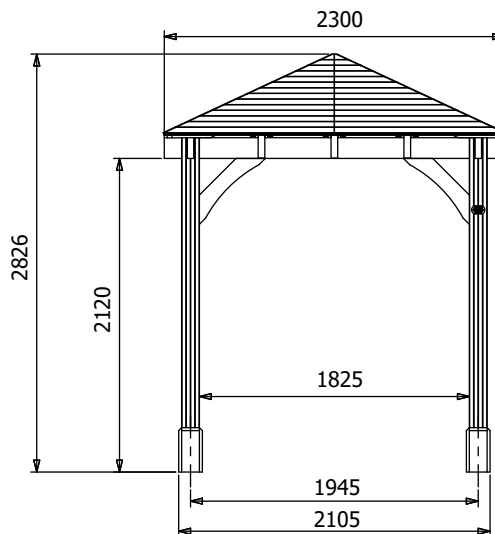

Leviathan Chunky Open Gazebo

Specification

- Overall External Dimensions: 2.32m x 2.32m (7' 7" x 7' 7")
- External Width: 2.30m (7' 6")
- External Depth: 2.30m (7' 6")
- Internal Width (Post): 1.83m (6' 0")
- Internal Depth (Post): 1.83m (6' 0")
- Ridge Height: 2.83m (9' 3")
- Eaves Height: 2.12m (6' 11")
- Internal Lower Post Trim Width: 1.79m (5' 10")
- Internal Lower Post Trim Depth: 1.79m (5' 10")
- External Lower Post Trim Width: 2.11m (6' 11")
- External Lower Post Trim Depth: 2.11m (6' 11")

- Timber: Spruce
 - Uprights: 120mm x 120mm
 - Roof: 19mm Tongue & Groove Boards
 - Roof Covering Options: None, Felt or Shingles
 - Guarantee: 10 Years on Pressure Treated Timber against Rot and Insect Infestation
 - Please Note: All fixings needed for assembly are supplied
 - Approx. Assembly Time: 1 Day*
- *This is an approximate time only, based on 2 people. Assembly time may vary depending on season/weather conditions, foundation type, ability of those constructing, etc