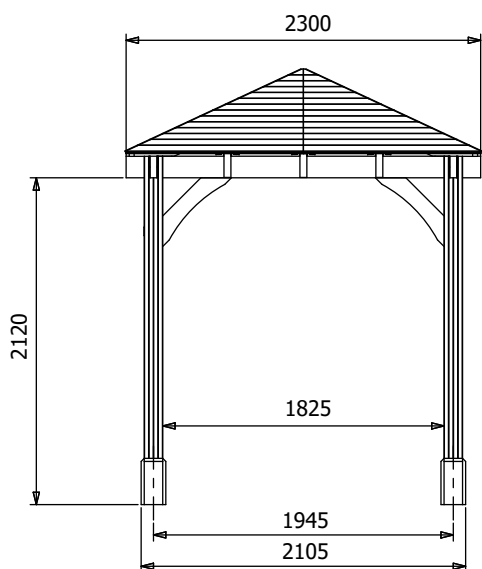

Leviathan Chunky Open Gazebo

Specification

- Overall External Dimensions: 2.32m x 2.32m (7' 7" x 7' 7")
- External Width: 2.30m (7' 6")
- External Depth: 2.30m (7' 6")
- Internal Width (Post): 1.83m (6' 0")
- Internal Depth (Post): 1.83m (6' 0")
- Ridge Height: 2.83m (9' 3")
- Eaves Height: 2.12m (6' 11")
- Internal Lower Post Trim Width: 1.79m (5' 10")
- Internal Lower Post Trim Depth: 1.79m (5' 10")
- External Lower Post Trim Width: 2.11m (6' 11")
- External Lower Post Trim Depth: 2.11m (6' 11")

- Timber: Spruce
 - Uprights: 120mm x 120mm
 - Roof: 19mm Tongue & Groove Boards
 - Roof Covering Options: None, Felt or Shingles
 - Guarantee: 10 Years on Pressure Treated Timber against Rot and Insect Infestation
 - Please Note: All fixings needed for assembly are supplied
 - Approx. Assembly Time: 1 Day*
- *This is an approximate time only, based on 2 people. Assembly time may vary depending on season/weather conditions, foundation type, ability of those constructing, etc