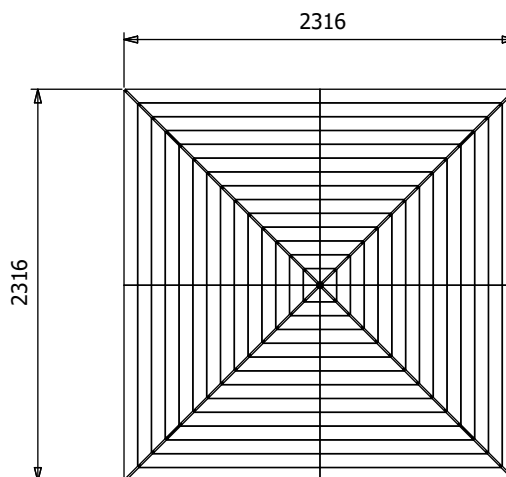

Leviathan Chunky Open Gazebo

Specification

- Overall External Dimensions: 2.32m x 2.32m (7' 7" x 7' 7")
- External Width: 2.30m (7' 6")
- External Depth: 2.30m (7' 6")
- Internal Width (Post): 1.83m (6' 0")
- Internal Depth (Post): 1.83m (6' 0")
- Ridge Height: 2.83m (9' 3")
- Eaves Height: 2.12m (6' 11")
- Internal Lower Post Trim Width: 1.79m (5' 10")
- Internal Lower Post Trim Depth: 1.79m (5' 10")
- External Lower Post Trim Width: 2.11m (6' 11")
- External Lower Post Trim Depth: 2.11m (6' 11")

- Timber: Spruce
 - Uprights: 120mm x 120mm
 - Roof: 19mm Tongue & Groove Boards
 - Roof Covering Options: None, Felt or Shingles
 - Guarantee: 10 Years on Pressure Treated Timber against Rot and Insect Infestation
 - Please Note: All fixings needed for assembly are supplied
 - Approx. Assembly Time: 1 Day*
- *This is an approximate time only, based on 2 people. Assembly time may vary depending on season/weather conditions, foundation type, ability of those constructing, etc