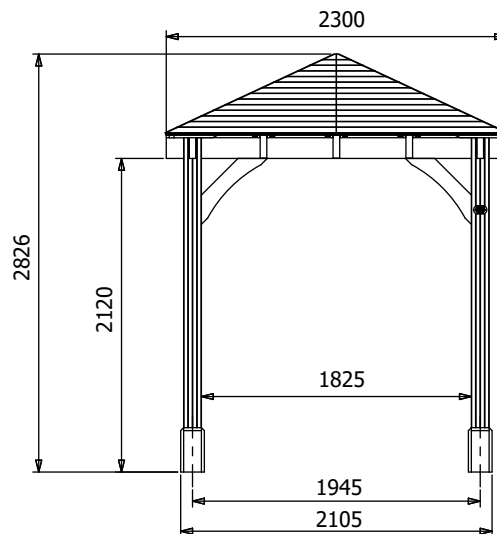

Leviathan Chunky Open Gazebo

Specification

- Overall External Dimensions: 2.32m x 2.32m (7' 7" x 7' 7")
- External Width: 2.30m (7' 6")
- External Depth: 2.30m (7' 6")
- Internal Width (Post): 1.83m (6' 0")
- Internal Depth (Post): 1.83m (6' 0")
- Ridge Height: 2.83m (9' 3")
- Eaves Height: 2.12m (6' 11")
- Internal Lower Post Trim Width: 1.79m (5' 10")
- Internal Lower Post Trim Depth: 1.79m (5' 10")
- External Lower Post Trim Width: 2.11m (6' 11")
- External Lower Post Trim Depth: 2.11m (6' 11")

- Timber: Spruce
 - Uprights: 120mm x 120mm
 - Roof: 19mm Tongue & Groove Boards
 - Roof Covering Options: None, Felt or Shingles
 - Guarantee: 10 Years on Pressure Treated Timber against Rot and Insect Infestation
 - Please Note: All fixings needed for assembly are supplied
 - Approx. Assembly Time: 1 Day*
- *This is an approximate time only, based on 2 people. Assembly time may vary depending on season/weather conditions, foundation type, ability of those constructing, etc