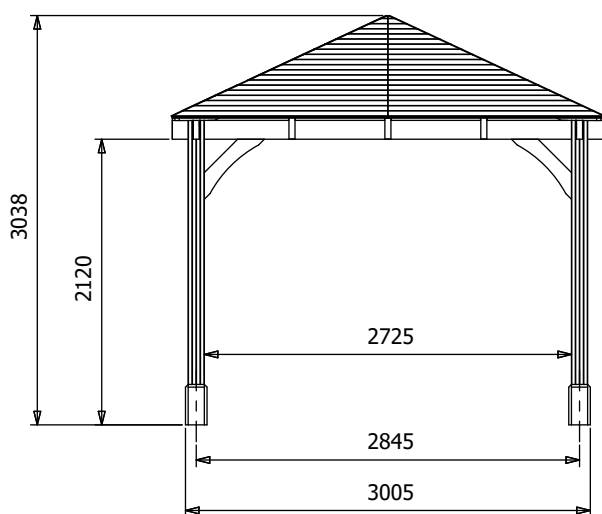

leviathan Chunky Open Gazebo

W3m x D3m

Specification

- Overall External Dimensions: 3.21m x 3.21m (10' 6.5" x 10' 6.5")
- External Width: 3.20m (10' 6")
- External Depth: 3.20m (10' 6")
- Internal Width (Post): 2.72m (8' 11.25")
- Internal Depth (Post): 2.72m (8' 11.25")
- Ridge Height: 3.03m (9' 11.5")
- Eaves Height: 2.12m (6' 11")
- Internal Lower Post Trim Width: 2.68m (8' 9.75")
- Internal Lower Post Trim Depth: 2.68m (8' 9.75")
- External Lower Post Trim Width: 3.00m (9' 10.25")
- External Lower Post Trim Depth: 3.00m (9' 10.25")

- Timber: Spruce
 - Uprights: 120mm x 120mm
 - Roof: 19mm Tongue & Groove Boards
 - Roof Covering Options: None, Felt or Shingles
 - Guarantee: 10 Years on Pressure Treated Timber against Rot and Insect Infestation
 - Please Note: All fixings needed for assembly are supplied
 - Approx. Assembly Time: 1 Day*
- *This is an approximate time only, based on 2 people. Assembly time may vary depending on season/weather conditions, foundation type, ability of those constructing, etc