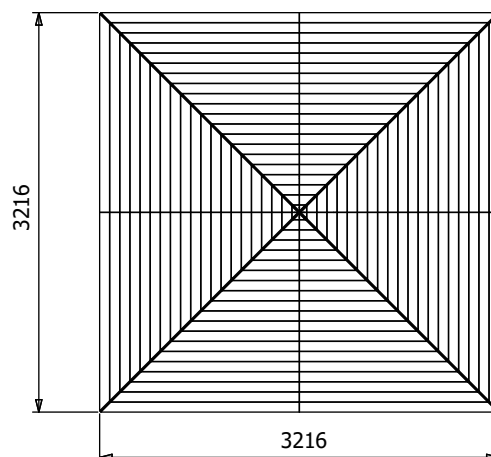

leviathan Chunky Open Gazebo

W3m x D3m

Specification

- Overall External Dimensions: 3.21m x 3.21m (10' 6.5" x 10' 6.5")
- External Width: 3.20m (10' 6")
- External Depth: 3.20m (10' 6")
- Internal Width (Post): 2.72m (8' 11.25")
- Internal Depth (Post): 2.72m (8' 11.25")
- Ridge Height: 3.03m (9' 11.5")
- Eaves Height: 2.12m (6' 11")
- Internal Lower Post Trim Width: 2.68m (8' 9.75")
- Internal Lower Post Trim Depth: 2.68m (8' 9.75")
- External Lower Post Trim Width: 3.00m (9' 10.25")
- External Lower Post Trim Depth: 3.00m (9' 10.25")

- Timber: Spruce
 - Uprights: 120mm x 120mm
 - Roof: 19mm Tongue & Groove Boards
 - Roof Covering Options: None, Felt or Shingles
 - Guarantee: 10 Years on Pressure Treated Timber against Rot and Insect Infestation
 - Please Note: All fixings needed for assembly are supplied
 - Approx. Assembly Time: 1 Day*
- *This is an approximate time only, based on 2 people. Assembly time may vary depending on season/weather conditions, foundation type, ability of those constructing, etc