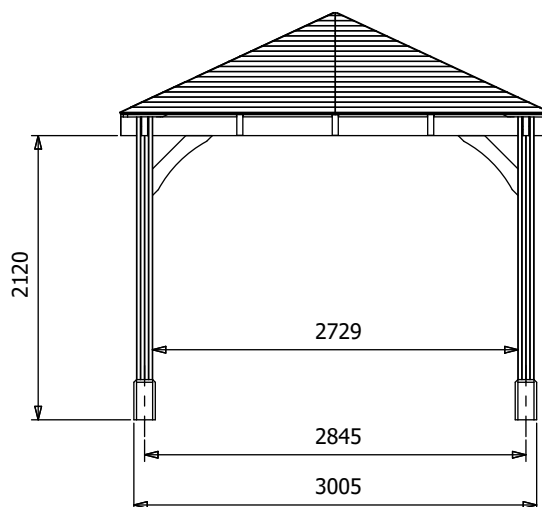

leviathan Chunky Open Gazebo

W3m x D3m

Specification

- Overall External Dimensions: 3.21m x 3.21m (10' 6.5" x 10' 6.5")
- External Width: 3.20m (10' 6")
- External Depth: 3.20m (10' 6")
- Internal Width (Post): 2.72m (8' 11.25")
- Internal Depth (Post): 2.72m (8' 11.25")
- Ridge Height: 3.03m (9' 11.5")
- Eaves Height: 2.12m (6' 11")
- Internal Lower Post Trim Width: 2.68m (8' 9.75")
- Internal Lower Post Trim Depth: 2.68m (8' 9.75")
- External Lower Post Trim Width: 3.00m (9' 10.25")
- External Lower Post Trim Depth: 3.00m (9' 10.25")

- Timber: Spruce
 - Uprights: 120mm x 120mm
 - Roof: 19mm Tongue & Groove Boards
 - Roof Covering Options: None, Felt or Shingles
 - Guarantee: 10 Years on Pressure Treated Timber against Rot and Insect Infestation
 - Please Note: All fixings needed for assembly are supplied
 - Approx. Assembly Time: 1 Day*
- *This is an approximate time only, based on 2 people. Assembly time may vary depending on season/weather conditions, foundation type, ability of those constructing, etc