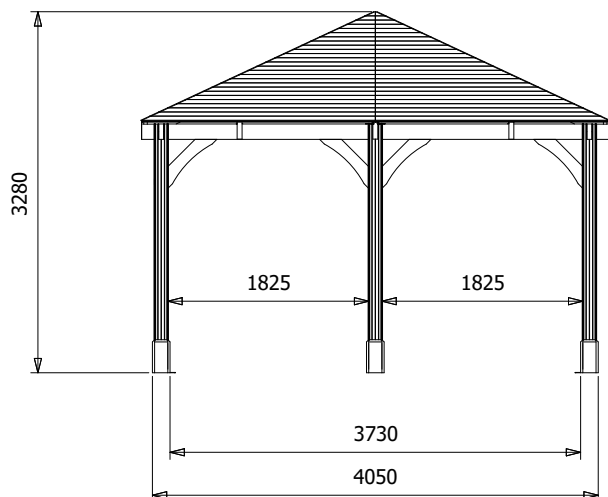

Leviathan Open Gazebo

Specification

- **Please Note:** All sizes quoted are nominal
- **Overall External Dimensions:** 4.26m x 4.26m (13' 11" x 13' 11")
- **External Width:** 4.26m (13' 11")
- **External Depth:** 4.26m (13' 11")
- **Internal Width:** 3.77m (12' 4")
- **Internal Depth:** 3.77m (12' 4")
- **Overall Height:** 3.28m (10' 9")
- **Internal Eaves Height:** 2.12m (6' 11")
- **Internal Width (Post):** 1.83m (6' 0")
- **Internal Depth (Post):** 1.83m (6' 0")
- **Internal Lower Post Trim Width:** 3.73 (12' 2")
- **Internal Lower Post Trim Depth:** 3.73 (12' 2")
- **External Lower Post Trim Width:** 4.05m (13' 3")
- **External Lower Post Trim Depth:** 4.05m (13' 3")
- **Timber:** Pressure Treated
- **Fixings:** All items supplied
- **Guarantee:** 10 Years on Timber against Rot and Insect Infestation
- **Please Note:** All fixings needed for assembly are supplied
- **Please Note:** All wood is pre-cut (with the exception of trims) for quick and easy construction.
- **Approximate DIY Assembly Time:** 1 Days - This is an approximate time only, based on 2 people. Assembly time may vary depending on season/weather conditions, foundation type, ability of those constructing, etc