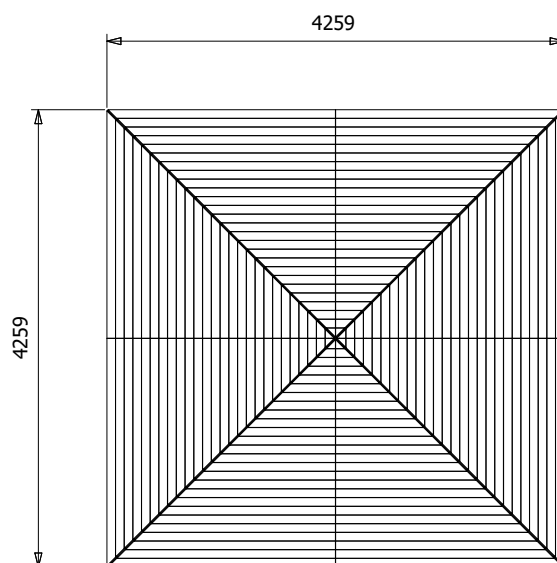

Leviathan Open Gazebo

Specification

- **Please Note:** All sizes quoted are nominal
- **Overall External Dimensions:** 4.26m x 4.26m (13' 11" x 13' 11")
- **External Width:** 4.26m (13' 11")
- **External Depth:** 4.26m (13' 11")
- **Internal Width:** 3.77m (12' 4")
- **Internal Depth:** 3.77m (12' 4")
- **Overall Height:** 3.28m (10' 9")
- **Internal Eaves Height:** 2.12m (6' 11")
- **Internal Width (Post):** 1.83m (6' 0")
- **Internal Depth (Post):** 1.83m (6' 0")
- **Internal Lower Post Trim Width:** 3.73 (12' 2")
- **Internal Lower Post Trim Depth:** 3.73 (12' 2")
- **External Lower Post Trim Width:** 4.05m (13' 3")
- **External Lower Post Trim Depth:** 4.05m (13' 3")
- **Timber:** Pressure Treated
- **Fixings:** All items supplied
- **Guarantee:** 10 Years on Timber against Rot and Insect Infestation
- **Please Note:** All fixings needed for assembly are supplied
- **Please Note:** All wood is pre-cut (with the exception of trims) for quick and easy construction.
- **Approximate DIY Assembly Time:** 1 Days - This is an approximate time only, based on 2 people. Assembly time may vary depending on season/weather conditions, foundation type, ability of those constructing, etc