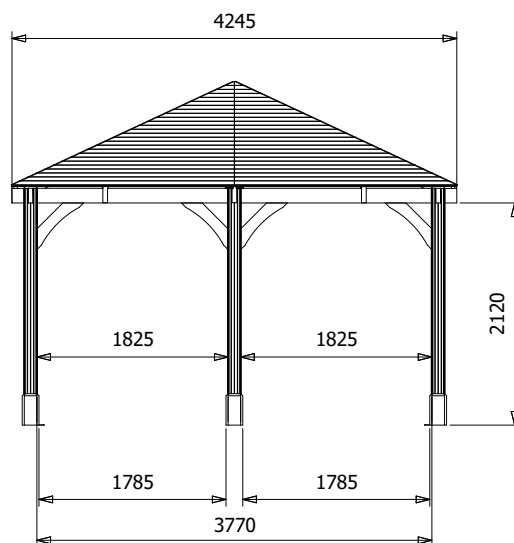

Leviathan Open Gazebo

Specification

- **Please Note:** All sizes quoted are nominal
- **Overall External Dimensions:** 4.26m x 4.26m (13' 11" x 13' 11")
- **External Width:** 4.26m (13' 11")
- **External Depth:** 4.26m (13' 11")
- **Internal Width:** 3.77m (12' 4")
- **Internal Depth:** 3.77m (12' 4")
- **Overall Height:** 3.28m (10' 9")
- **Internal Eaves Height:** 2.12m (6' 11")
- **Internal Width (Post):** 1.83m (6' 0")
- **Internal Depth (Post):** 1.83m (6' 0")
- **Internal Lower Post Trim Width:** 3.73 (12' 2")
- **Internal Lower Post Trim Depth:** 3.73 (12' 2")
- **External Lower Post Trim Width:** 4.05m (13' 3")
- **External Lower Post Trim Depth:** 4.05m (13' 3")
- **Timber:** Pressure Treated
- **Fixings:** All items supplied
- **Guarantee:** 10 Years on Timber against Rot and Insect Infestation
- **Please Note:** All fixings needed for assembly are supplied
- **Please Note:** All wood is pre-cut (with the exception of trims) for quick and easy construction.
- **Approximate DIY Assembly Time:** 1 Days - This is an approximate time only, based on 2 people. Assembly time may vary depending on season/weather conditions, foundation type, ability of those constructing, etc