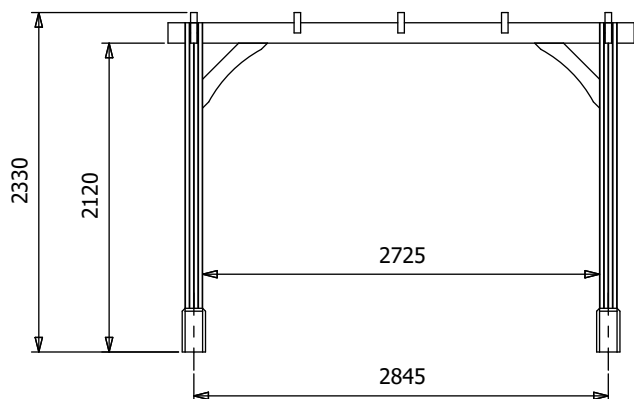

Leviathan Open Pergola

Specification

- Overall External Dimensions: 3.20m x 3.20m (10' 5" x 10' 5")
- External Width: 3.03m (9' 11")
- External Depth: 3.03m (9' 11")
- Overall Height: 2.33m (7' 7")
- Timber: Spruce
- Uprights: 120mm x 120mm
- Guarantee: 10 Years on Pressure Treated Timber against Rot and Insect Infestation

Image shows base product as an example and excludes any wall configurations