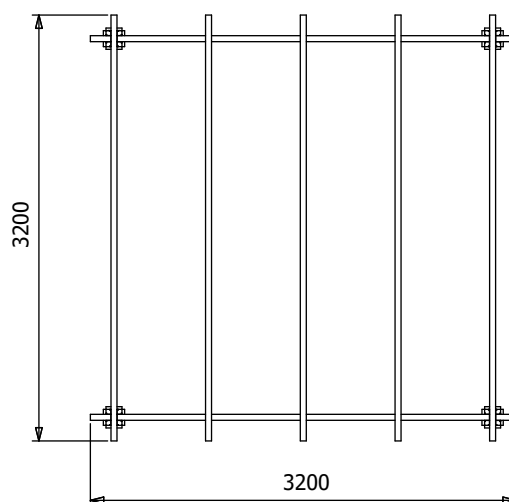

Leviathan Open Pergola

Specification

- Overall External Dimensions: 3.20m x 3.20m (10' 5" x 10' 5")
- External Width: 3.03m (9' 11")
- External Depth: 3.03m (9' 11")
- Overall Height: 2.33m (7' 7")
- Timber: Spruce
- Uprights: 120mm x 120mm
- Guarantee: 10 Years on Pressure Treated Timber against Rot and Insect Infestation

Image shows base product as an example and excludes any wall configurations