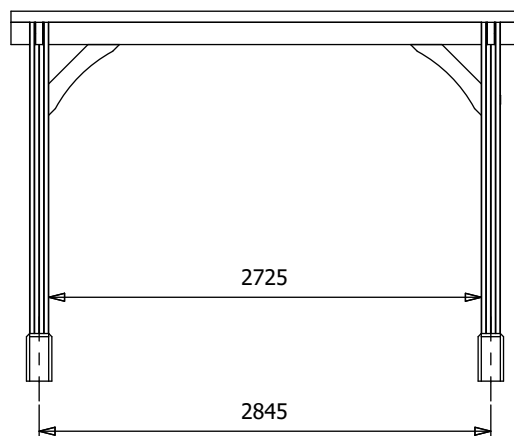

Leviathan Open Pergola

Specification

- Overall External Dimensions: 3.20m x 3.20m (10' 5" x 10' 5")
- External Width: 3.03m (9' 11")
- External Depth: 3.03m (9' 11")
- Overall Height: 2.33m (7' 7")
- Timber: Spruce
- Uprights: 120mm x 120mm
- Guarantee: 10 Years on Pressure Treated Timber against Rot and Insect Infestation

Image shows base product as an example and excludes any wall configurations