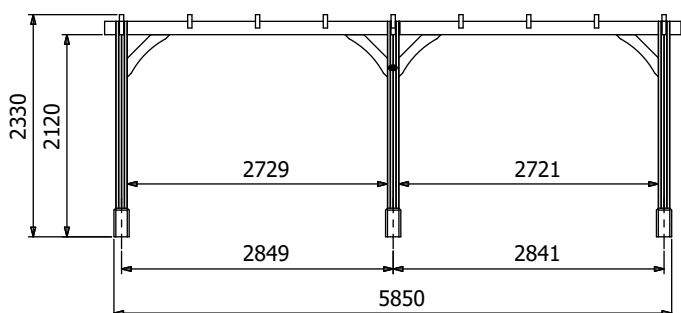

Leviathan Open Wooden Pergola

Specification

- **Overall External Dimensions:** 6.05m x 3.20m (19' 10" x 10' 6")
- **External Width:** 6.04m (19' 9")
- **External Depth:** 3.20m (10' 5")
- **Ridge Height:** 2.33m (7' 7")
- **Eaves Height:** 2.12m (6' 11")
- **Timber:** Spruce
- **Uprights:** 120mm x 120mm

Image shows base product as an example and excludes any wall configurations