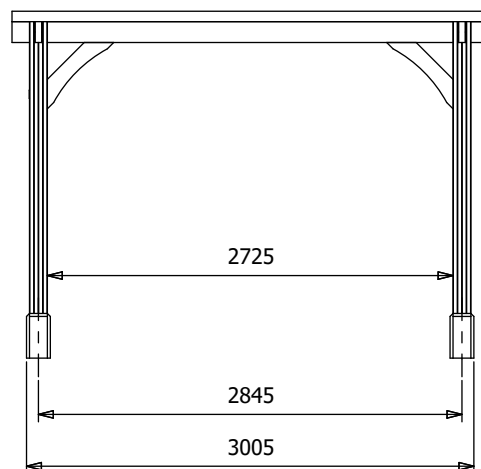

Leviathan Open Wooden Pergola

Specification

- **Overall External Dimensions:** 6.05m x 3.20m (19' 10" x 10' 6")
- **External Width:** 6.04m (19' 9")
- **External Depth:** 3.20m (10' 5")
- **Ridge Height:** 2.33m (7' 7")
- **Eaves Height:** 2.12m (6' 11")
- **Timber:** Spruce
- **Uprights:** 120mm x 120mm

Image shows base product as an example and excludes any wall configurations