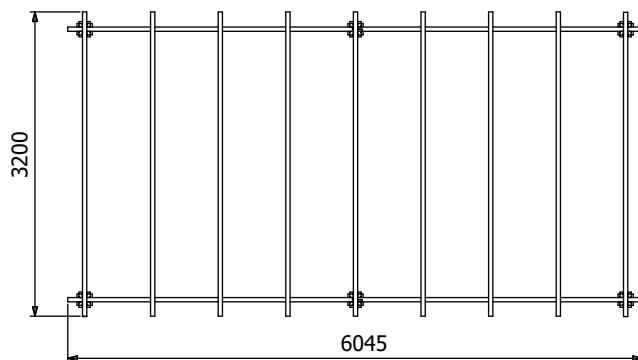

Leviathan Open Wooden Pergola

Specification

- **Overall External Dimensions:** 6.05m x 3.20m (19' 10" x 10' 6")
- **External Width:** 6.04m (19' 9")
- **External Depth:** 3.20m (10' 5")
- **Ridge Height:** 2.33m (7' 7")
- **Eaves Height:** 2.12m (6' 11")
- **Timber:** Spruce
- **Uprights:** 120mm x 120mm

Image shows base product as an example and excludes any wall configurations