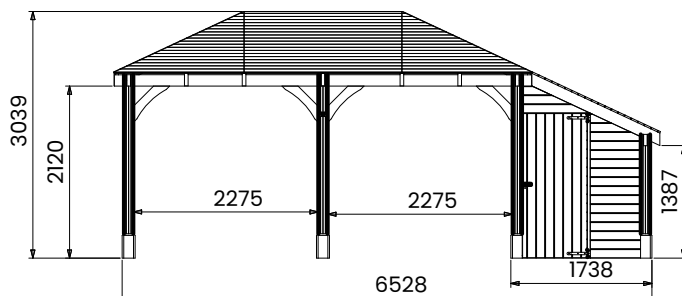

# Leviathan SideShed Gazebo

## Specification

- **Please Note:** All sizes quoted are nominal
- **Overall External Dimensions:** 6.74m x 3.22m (22' 1" x 10' 6")
- **External Width:** 6.53m (21' 5")
- **External Depth:** 3.01m (9' 10")
- **Overall Height:** 3.04m (9' 11")
- **Internal Width Gazebo:** 4.67m (15' 3")
- **Internal Depth Gazebo:** 2.73m (8' 11")
- **Internal Width Side Store:** 1.50m (4' 11")
- **Internal Depth Side Store:** 2.79m (9' 1")
- **Eaves Height:** 2.12m (6' 11")

- **SideShed Floor Thickness:** 45mm
  - **Roof:** 19mm Shiplap Boards
  - **Roof Covering Options:** None, Felt or Shingles
  - **Guarantee:** 10 Years on Pressure Treated Timber against Rot and Insect Infestation
  - **Please Note:** All fixings needed for assembly are supplied
  - **Approx. Assembly Time:** 1-2 Days\*
- \*This is an approximate time only, based on 2 people. Assembly time may vary depending on season/weather conditions, foundation type, ability of those constructing, etc