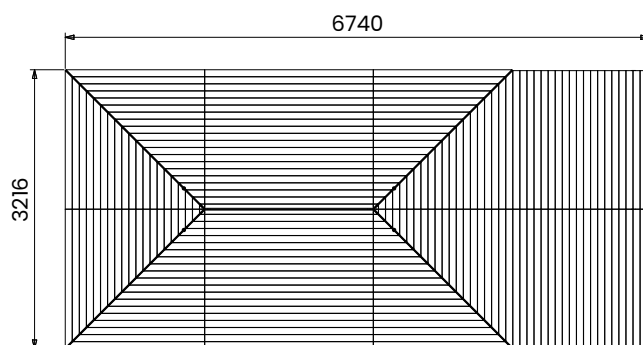

# Leviathan SideShed Gazebo

## Specification

- **Please Note:** All sizes quoted are nominal
- **Overall External Dimensions:** 6.74m x 3.22m (22' 1" x 10' 6")
- **External Width:** 6.53m (21' 5")
- **External Depth:** 3.01m (9' 10")
- **Overall Height:** 3.04m (9' 11")
- **Internal Width Gazebo:** 4.67m (15' 3")
- **Internal Depth Gazebo:** 2.73m (8' 11")
- **Internal Width Side Store:** 1.50m (4' 11")
- **Internal Depth Side Store:** 2.79m (9' 1")
- **Eaves Height:** 2.12m (6' 11")