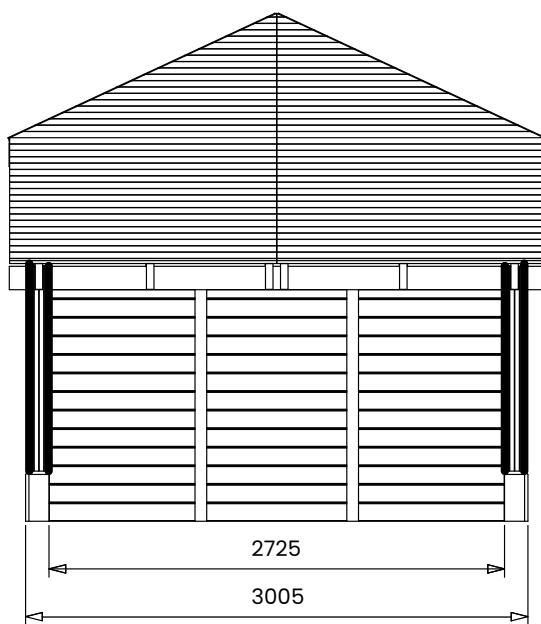

# Leviathan SideShed Gazebo

## Specification

- **Please Note:** All sizes quoted are nominal
- **Overall External Dimensions:** 6.74m x 3.22m (22' 1" x 10' 6")
- **External Width:** 6.53m (21' 5")
- **External Depth:** 3.01m (9' 10")
- **Overall Height:** 3.04m (9' 11")
- **Internal Width Gazebo:** 4.67m (15' 3")
- **Internal Depth Gazebo:** 2.73m (8' 11")
- **Internal Width Side Store:** 1.50m (4' 11")
- **Internal Depth Side Store:** 2.79m (9' 1")
- **Eaves Height:** 2.12m (6' 11")

- **SideShed Floor Thickness:** 45mm
  - **Roof:** 19mm Shiplap Boards
  - **Roof Covering Options:** None, Felt or Shingles
  - **Guarantee:** 10 Years on Pressure Treated Timber against Rot and Insect Infestation
  - **Please Note:** All fixings needed for assembly are supplied
  - **Approx. Assembly Time:** 1-2 Days\*
- \*This is an approximate time only, based on 2 people. Assembly time may vary depending on season/weather conditions, foundation type, ability of those constructing, etc