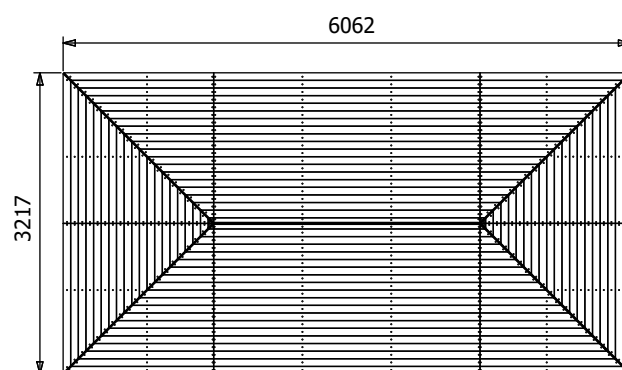

Leviathan Chunky Gazebo

Specification

- Overall External Dimensions: 6.06m x 3.22m (19' 10" x 10' 6")
- External Width: 6.04m (19' 9")
- External Depth: 3.04m (9' 11")
- Internal Width (Post): 5.57m (18' 3")
- Internal Depth (Post): 2.73m (8' 11")
- Ridge Height: 3.04m (9' 11")
- Eaves Height: 2.12m (6' 11")
- Timber: Spruce
- Uprights: 120mm x 120mm
- Roof: 19mm Tongue & Groove Boards
- Roof Covering Options: None, Felt or Shingles

Image shows base product as an example and excludes any wall configurations.