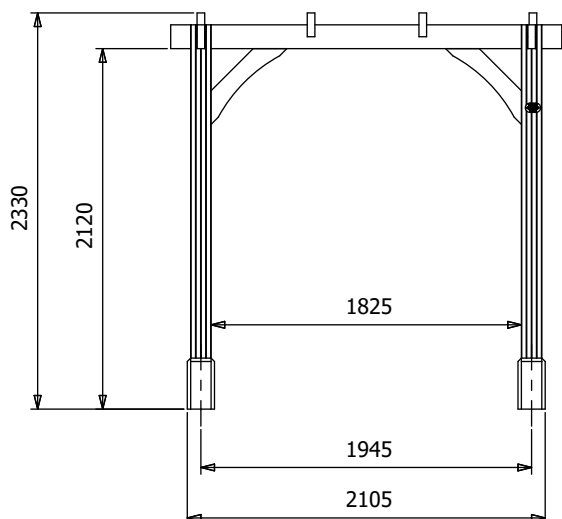

## Specification

- **Please Note:** All sizes quoted are nominal
- **Overall External Dimensions:** 2.30m x 2.30m (7' 6" x 7' 6")
- **External Width:** 2.13m (6' 11")
- **External Depth:** 2.13m (6' 11")
- **Ridge Height:** 2.33m (7' 7")
- **Timber:** Pressure Treated Spruce
- **Uprights:** 120mm x 120mm
- **Guarantee:** 10 Years on Pressure Treated Timber against Rot and Insect Infestation