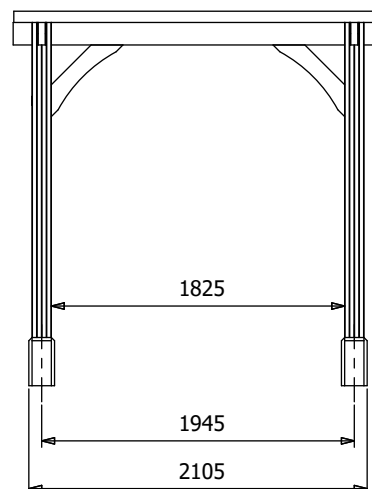

# Leviathan Half Wall Pergola

## Specification

- **Please Note:** All sizes quoted are nominal
- **Overall External Dimensions:** 2.30m x 2.30m (7' 6" x 7' 6")
- **External Width:** 2.13m (6' 11")
- **External Depth:** 2.13m (6' 11")
- **Ridge Height:** 2.33m (7' 7")
- **Timber:** Pressure Treated Spruce
- **Uprights:** 120mm x 120mm
- **Guarantee:** 10 Years on Pressure Treated Timber against Rot and Insect Infestation