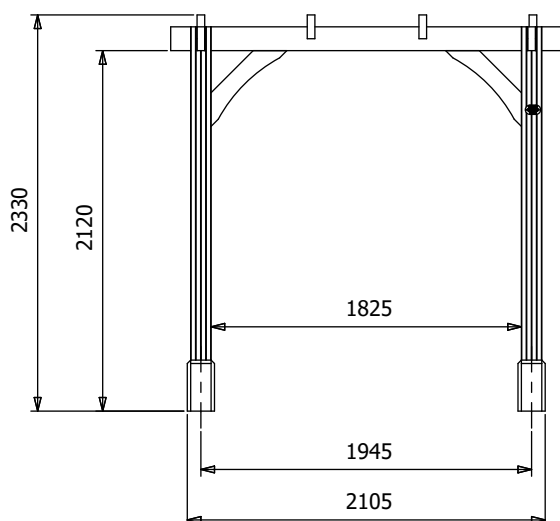

# Leviathan Half Wall Pergola

## Specification

- **Please Note:** All sizes quoted are nominal
- **Overall External Dimensions:** 2.30m x 2.30m (7' 6" x 7' 6")
- **External Width:** 2.13m (6' 11")
- **External Depth:** 2.13m (6' 11")
- **Ridge Height:** 2.33m (7' 7")
- **Timber:** Pressure Treated Spruce
- **Uprights:** 120mm x 120mm
- **Guarantee:** 10 Years on Pressure Treated Timber against Rot and Insect Infestation