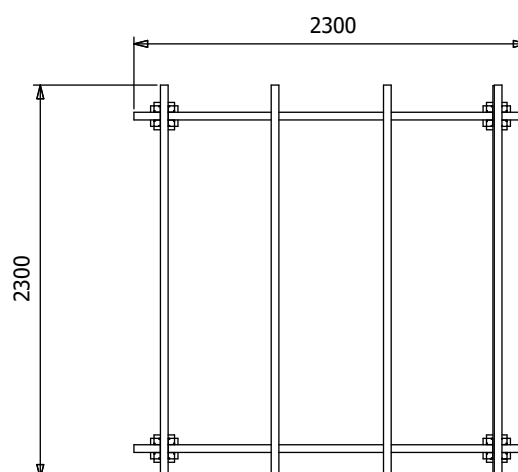

# Leviathan Half Wall Pergola

## Specification

- **Please Note:** All sizes quoted are nominal
- **Overall External Dimensions:** 2.30m x 2.30m (7' 6" x 7' 6")
- **External Width:** 2.13m (6' 11")
- **External Depth:** 2.13m (6' 11")
- **Ridge Height:** 2.33m (7' 7")
- **Timber:** Pressure Treated Spruce
- **Uprights:** 120mm x 120mm
- **Guarantee:** 10 Years on Pressure Treated Timber against Rot and Insect Infestation