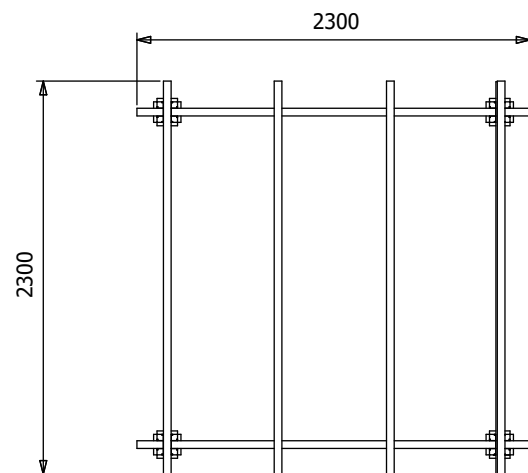

Leviathan Open Wooden Pergola

Specification

- **Please Note:** All sizes quoted are nominal
- **Overall External Dimensions:** 2.30m x 2.30m (7' 6" x 7' 6")
- **External Width:** 2.13m (6' 11")
- **External Depth:** 2.13m (6' 11")
- **Ridge Height:** 2.33m (7' 7")
- **Timber:** Pressure Treated Spruce
- **Uprights:** 120mm x 120mm
- **Guarantee:** 10 Years on Pressure Treated Timber against Rot and Insect Infestation