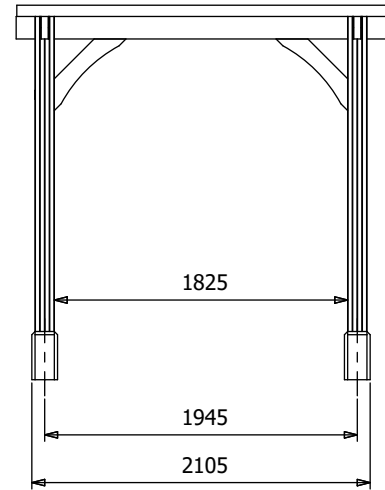

Leviathan Open Wooden Pergola

Specification

- **Please Note:** All sizes quoted are nominal
- **Overall External Dimensions:** 2.30m x 2.30m (7' 6" x 7' 6")
- **External Width:** 2.13m (6' 11")
- **External Depth:** 2.13m (6' 11")
- **Ridge Height:** 2.33m (7' 7")
- **Timber:** Pressure Treated Spruce
- **Uprights:** 120mm x 120mm
- **Guarantee:** 10 Years on Pressure Treated Timber against Rot and Insect Infestation