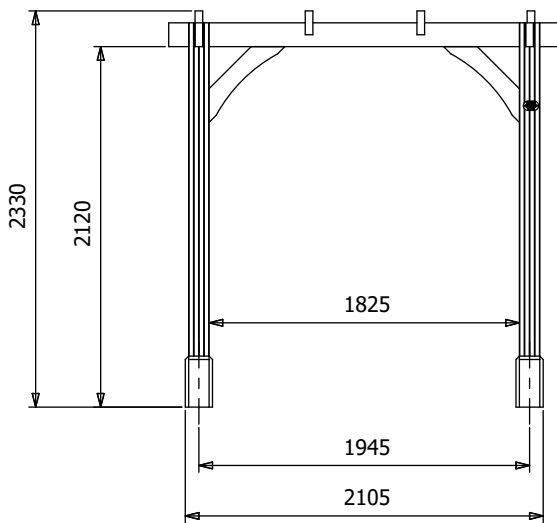

Leviathan Open Wooden Pergola

Specification

- **Please Note:** All sizes quoted are nominal
- **Overall External Dimensions:** 2.30m x 2.30m (7' 6" x 7' 6")
- **External Width:** 2.13m (6' 11")
- **External Depth:** 2.13m (6' 11")
- **Ridge Height:** 2.33m (7' 7")
- **Timber:** Pressure Treated Spruce
- **Uprights:** 120mm x 120mm
- **Guarantee:** 10 Years on Pressure Treated Timber against Rot and Insect Infestation