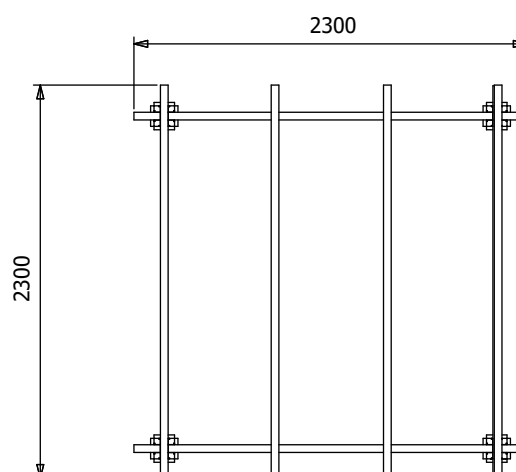

Leviathan Wooden Pergola With Curtains

Specification

- **Please Note:** All sizes quoted are nominal
- **Overall External Dimensions:** 2.30m x 2.30m (7' 6" x 7' 6")
- **External Width:** 2.13m (6' 11")
- **External Depth:** 2.13m (6' 11")
- **Ridge Height:** 2.33m (7' 7")
- **Timber:** Pressure Treated Spruce
- **Uprights:** 120mm x 120mm
- **Guarantee:** 10 Years on Pressure Treated Timber against Rot and Insect Infestation