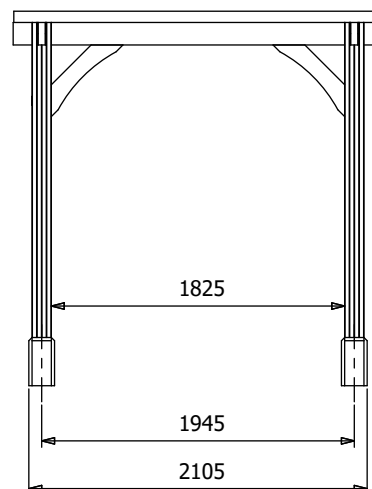

Leviathan Wooden Pergola With Curtains

Specification

- **Please Note:** All sizes quoted are nominal
- **Overall External Dimensions:** 2.30m x 2.30m (7' 6" x 7' 6")
- **External Width:** 2.13m (6' 11")
- **External Depth:** 2.13m (6' 11")
- **Ridge Height:** 2.33m (7' 7")
- **Timber:** Pressure Treated Spruce
- **Uprights:** 120mm x 120mm
- **Guarantee:** 10 Years on Pressure Treated Timber against Rot and Insect Infestation