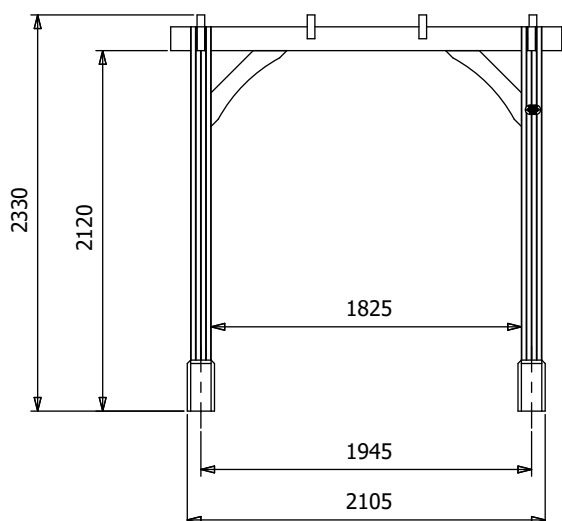

Leviathan Wooden Pergola With Curtains

Specification

- **Please Note:** All sizes quoted are nominal
- **Overall External Dimensions:** 2.30m x 2.30m (7' 6" x 7' 6")
- **External Width:** 2.13m (6' 11")
- **External Depth:** 2.13m (6' 11")
- **Ridge Height:** 2.33m (7' 7")
- **Timber:** Pressure Treated Spruce
- **Uprights:** 120mm x 120mm
- **Guarantee:** 10 Years on Pressure Treated Timber against Rot and Insect Infestation