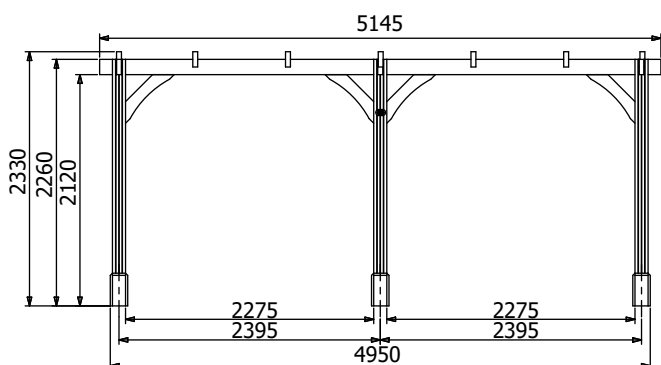

Leviathan Open Chunky Pergola

Specification

- **Overall External Dimensions:** 5.15m x 3.20m (16' 10" x 10' 5")
- **External Width:** 5.15m (16' 10")
- **External Depth:** 3.20m (10' 5")
- **Ridge Height:** 2.33m (7' 7")
- **Eaves Height:** 2.12m (6' 11")
- **Timber:** Spruce
- **Uprights:** 120mm x 120mm
- **Roof:** 15mm Shiplap Boards