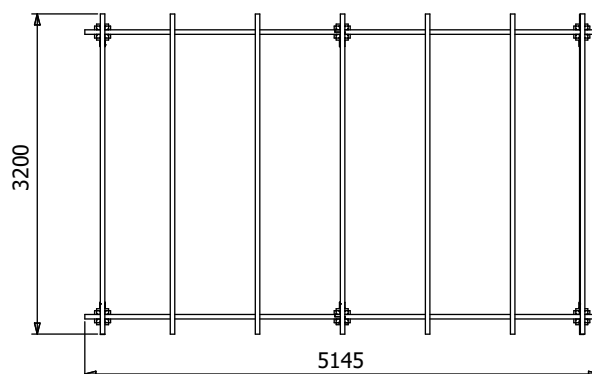

Leviathan Open Chunky Pergola

Specification

- **Overall External Dimensions:** 5.15m x 3.20m (16' 10" x 10' 5")
- **External Width:** 5.15m (16' 10")
- **External Depth:** 3.20m (10' 5")
- **Ridge Height:** 2.33m (7' 7")
- **Eaves Height:** 2.12m (6' 11")
- **Timber:** Spruce
- **Uprights:** 120mm x 120mm
- **Roof:** 15mm Shiplap Boards