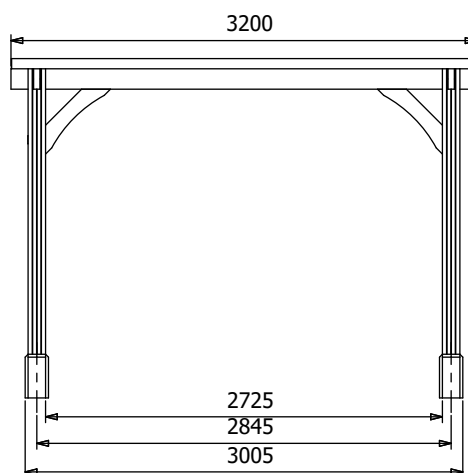

Leviathan Open Chunky Pergola

Specification

- **Overall External Dimensions:** 5.15m x 3.20m (16' 10" x 10' 5")
- **External Width:** 5.15m (16' 10")
- **External Depth:** 3.20m (10' 5")
- **Ridge Height:** 2.33m (7' 7")
- **Eaves Height:** 2.12m (6' 11")
- **Timber:** Spruce
- **Uprights:** 120mm x 120mm
- **Roof:** 15mm Shiplap Boards