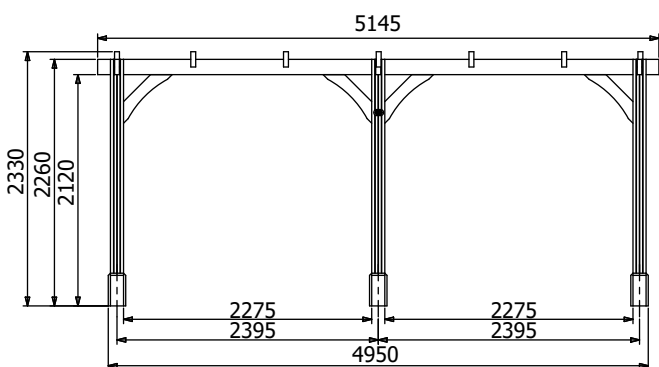

## Specification

- **Overall External Dimensions:** 5.15m x 3.20m (16' 10" x 10' 5")
- **External Width:** 5.15m (16' 10")
- **External Depth:** 3.20m (10' 6")
- **Ridge Height:** 2.33m (7' 7")
- **Eaves Height:** 2.12m (6' 11")
- **Overall Height:** 2.33m (7' 7")
- **Timber:** Spruce
- **Uprights:** 120mm x 120mm

Image shows base product as an example and excludes any wall configurations