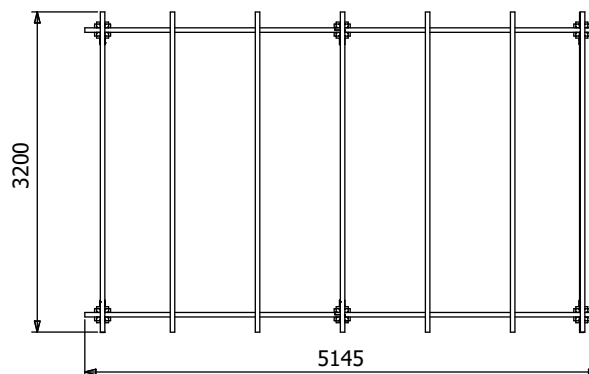

# Leviathan Half Walled Pergola

## Specification

- **Overall External Dimensions:** 5.15m x 3.20m (16' 10" x 10' 5")
- **External Width:** 5.15m (16' 10")
- **External Depth:** 3.20m (10' 6")
- **Ridge Height:** 2.33m (7' 7")
- **Eaves Height:** 2.12m (6' 11")
- **Overall Height:** 2.33m (7' 7")
- **Timber:** Spruce
- **Uprights:** 120mm x 120mm