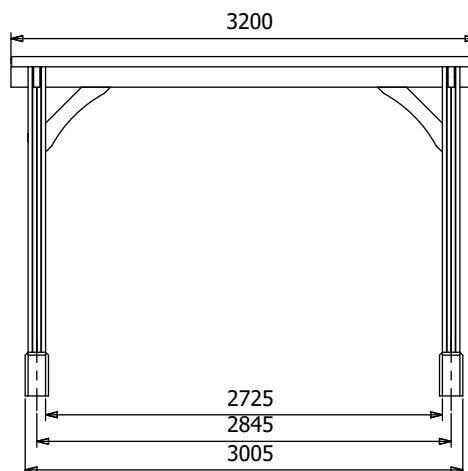

## Specification

- **Overall External Dimensions:** 5.15m x 3.20m (16' 10" x 10' 5")
- **External Width:** 5.15m (16' 10")
- **External Depth:** 3.20m (10' 6")
- **Ridge Height:** 2.33m (7' 7")
- **Eaves Height:** 2.12m (6' 11")
- **Overall Height:** 2.33m (7' 7")
- **Timber:** Spruce
- **Uprights:** 120mm x 120mm