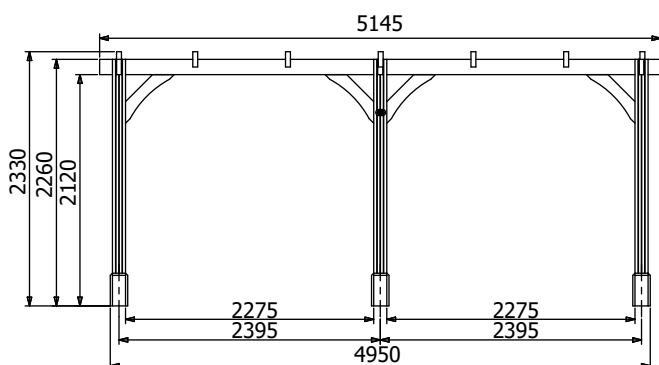

Leviathan Glazed Wall Pergola

Specification

- **Overall External Dimensions:** 5.15m x 3.20m (16' 10" x 10' 5")
- **External Width:** 5.15m (16' 10")
- **External Depth:** 3.20m (10' 6")
- **Ridge Height:** 2.33m (7' 7")
- **Eaves Height:** 2.12m (6' 11")
- **Overall Height:** 2.33m (7' 7")
- **Timber:** Spruce
- **Uprights:** 120mm x 120mm

Image shows base product as an example and excludes any wall configurations