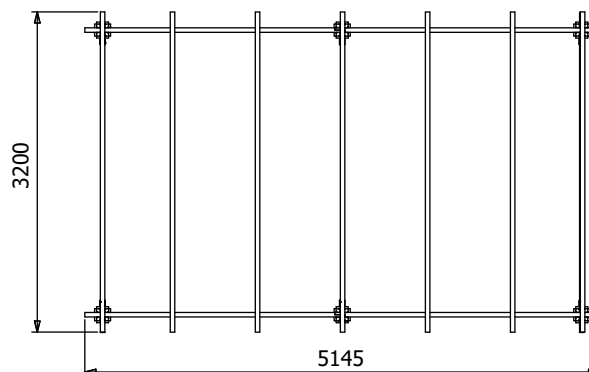

Leviathan Glazed Wall Pergola

Specification

- **Overall External Dimensions:** 5.15m x 3.20m (16' 10" x 10' 5")
- **External Width:** 5.15m (16' 10")
- **External Depth:** 3.20m (10' 6")
- **Ridge Height:** 2.33m (7' 7")
- **Eaves Height:** 2.12m (6' 11")
- **Overall Height:** 2.33m (7' 7")
- **Timber:** Spruce
- **Uprights:** 120mm x 120mm

Image shows base product as an example and excludes any wall configurations