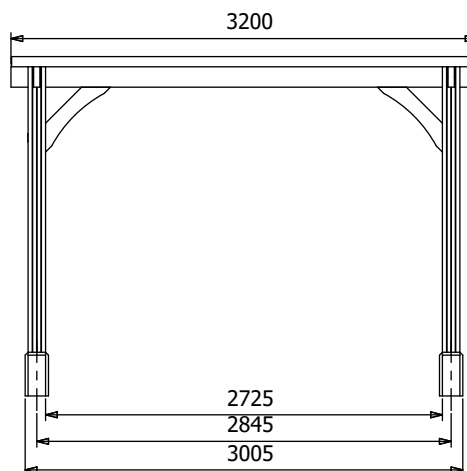

Leviathan Glazed Wall Pergola

Specification

- **Overall External Dimensions:** 5.15m x 3.20m (16' 10" x 10' 5")
- **External Width:** 5.15m (16' 10")
- **External Depth:** 3.20m (10' 6")
- **Ridge Height:** 2.33m (7' 7")
- **Eaves Height:** 2.12m (6' 11")
- **Overall Height:** 2.33m (7' 7")
- **Timber:** Spruce
- **Uprights:** 120mm x 120mm

Image shows base product as an example and excludes any wall configurations