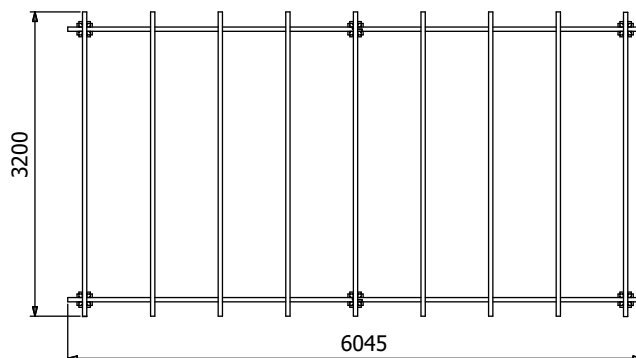

Leviathan Glazed Wall Pergola

Specification

- **Overall External Dimensions:** 6.05m x 3.20m (19' 10" x 10' 6")
- **External Width:** 6.04m (19' 9")
- **External Depth:** 3.20m (10' 5")
- **Ridge Height:** 2.33m (7' 7")
- **Eaves Height:** 2.12m (6' 11")
- **Timber:** Spruce
- **Uprights:** 120mm x 120mm

Image shows base product as an example and excludes any wall configurations