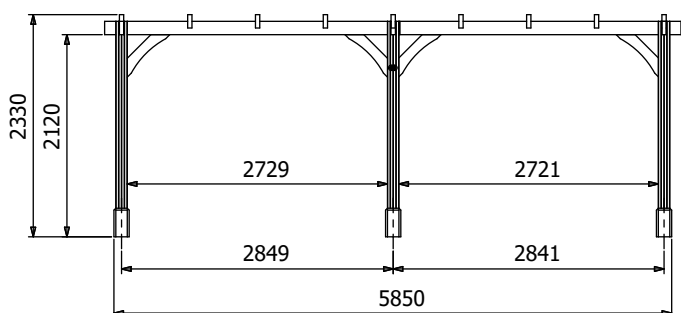

Leviathan Glazed Wall Pergola

Specification

- **Overall External Dimensions:** 6.05m x 3.20m (19' 10" x 10' 6")
- **External Width:** 6.04m (19' 9")
- **External Depth:** 3.20m (10' 5")
- **Ridge Height:** 2.33m (7' 7")
- **Eaves Height:** 2.12m (6' 11")
- **Timber:** Spruce
- **Uprights:** 120mm x 120mm

Image shows base product as an example and excludes any wall configurations