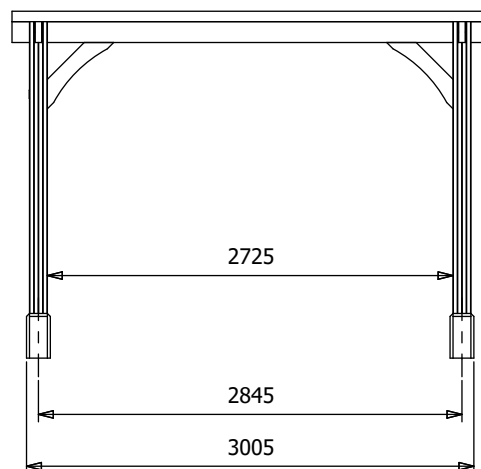

Leviathan Glazed Wall Pergola

Specification

- **Overall External Dimensions:** 6.05m x 3.20m (19' 10" x 10' 6")
- **External Width:** 6.04m (19' 9")
- **External Depth:** 3.20m (10' 5")
- **Ridge Height:** 2.33m (7' 7")
- **Eaves Height:** 2.12m (6' 11")
- **Timber:** Spruce
- **Uprights:** 120mm x 120mm

Image shows base product as an example and excludes any wall configurations