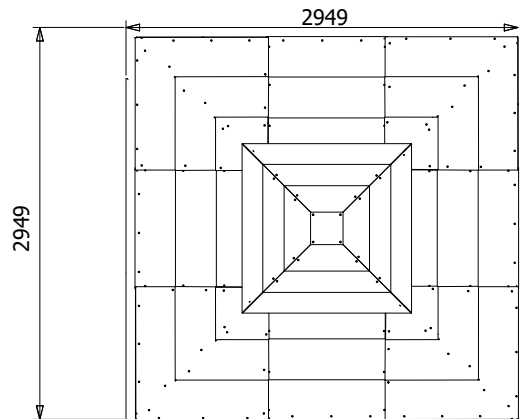

SabreBunny Oriental Style Wooden Pagoda

Specification

- Overall External Dimensions: 2.95m x 2.95m (9' 8" x 9' 8")
- External Width: 2.95m (9' 8")
- External Depth: 2.95m (9' 8")
- Internal Width: 2.66m (8' 8")
- Internal Depth: 2.66m (8' 8")
- Overall Height: 2.86m (9' 4")
- Internal Eaves Height: 2.33m (7' 7")

- Timber: Slow Grown Spruce
 - Guarantee: 10 Years on Pressure Treated Timber against Rot and Insect Infestation
 - Uprights: 35x70mm
 - Roof: 10mm WPC
 - Please Note: All fixings needed for assembly are supplied
 - Approx. Assembly Time: 1-2 Days*
- *This is an approximate time only, based on 2 people. Assembly time may vary depending on season/weather conditions, foundation type, ability of those constructing, etc