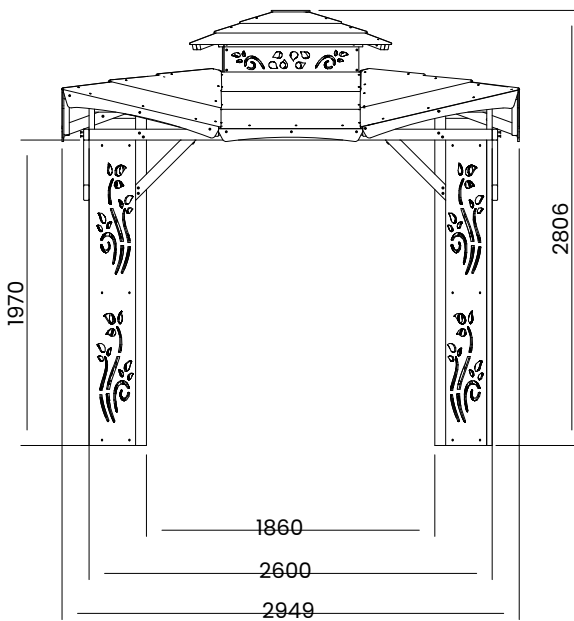

SabreBunny Oriental Style Wooden Pagoda

Specification

- Overall External Dimensions: 2.95m x 2.95m (9' 8" x 9' 8")
- External Width: 2.95m (9' 8")
- External Depth: 2.95m (9' 8")
- Internal Width: 2.66m (8' 8")
- Internal Depth: 2.66m (8' 8")
- Overall Height: 2.86m (9' 4")
- Internal Eaves Height: 2.33m (7' 7")

- Timber: Slow Grown Spruce
 - Guarantee: 10 Years on Pressure Treated Timber against Rot and Insect Infestation
 - Uprights: 35x70mm
 - Roof: 10mm WPC
 - Please Note: All fixings needed for assembly are supplied
 - Approx. Assembly Time: 1-2 Days*
- *This is an approximate time only, based on 2 people. Assembly time may vary depending on season/weather conditions, foundation type, ability of those constructing, etc