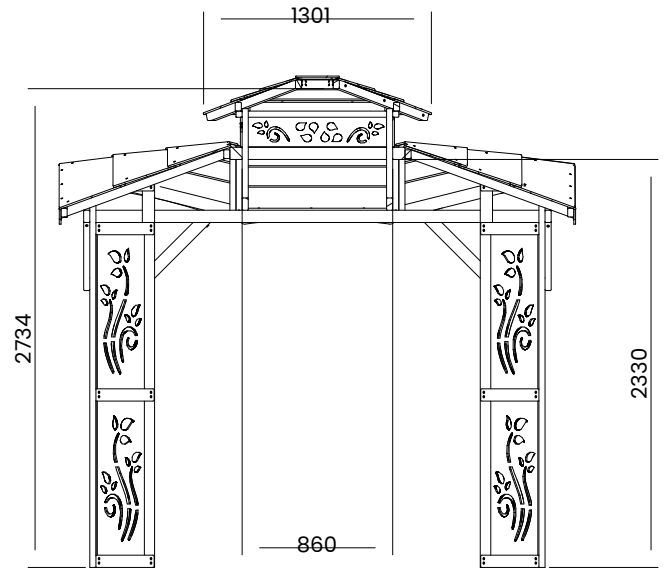

SabreBunny Oriental Style Wooden Pagoda

Specification

- Overall External Dimensions: 2.95m x 2.95m (9' 8" x 9' 8")
- External Width: 2.95m (9' 8")
- External Depth: 2.95m (9' 8")
- Internal Width: 2.66m (8' 8")
- Internal Depth: 2.66m (8' 8")
- Overall Height: 2.86m (9' 4")
- Internal Eaves Height: 2.33m (7' 7")

- Timber: Slow Grown Spruce
 - Guarantee: 10 Years on Pressure Treated Timber against Rot and Insect Infestation
 - Uprights: 35x70mm
 - Roof: 10mm WPC
 - Please Note: All fixings needed for assembly are supplied
 - Approx. Assembly Time: 1-2 Days*
- *This is an approximate time only, based on 2 people. Assembly time may vary depending on season/weather conditions, foundation type, ability of those constructing, etc