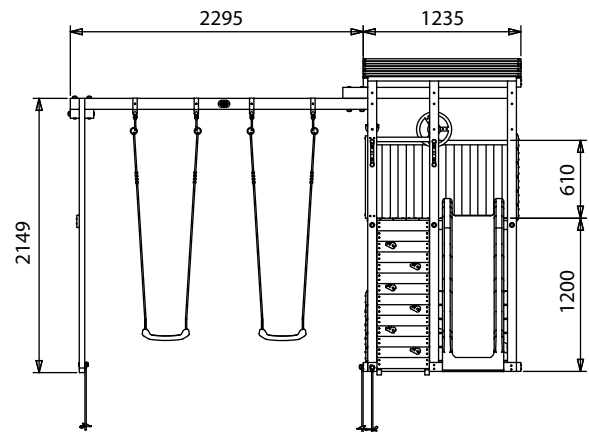

SquirrelFort 2 Swings

Specification

- External Width Including Slide: 3.46m (11' 4")
- External Depth Including Slide: 3.59m (11' 9")
- Overall Height: 2.44m (8' 0")
- Platform Width: 0.64m (2' 1")
- Platform Depth: 1.16m (3' 9")
- Platform Height from Ground: 1.20m (3' 11")
- Number of Children: 5 maximum at all times
- Number of Children on Platform: 2 maximum at all times
- Weight of Children: 50kg Per child
- Suitable Age Range: 3 - 14 Year olds
- Main Timber: 70mm x 70mm
- Timber: Pressure Treated
- Independently Tested Safety Standard: EN71
- Safety Ground Anchors: 4 Included
- Safety Ground Anchors Material: Galvised Steel
- Safety Ground Anchors Length: 530
- Swing: 2 Swings
- Slide Construction: 1 Piece of durable plastic
- Climbing Wall: Climbing wall
- Monkey Bars: No
- Playhouse / Den: No
- Balcony: No