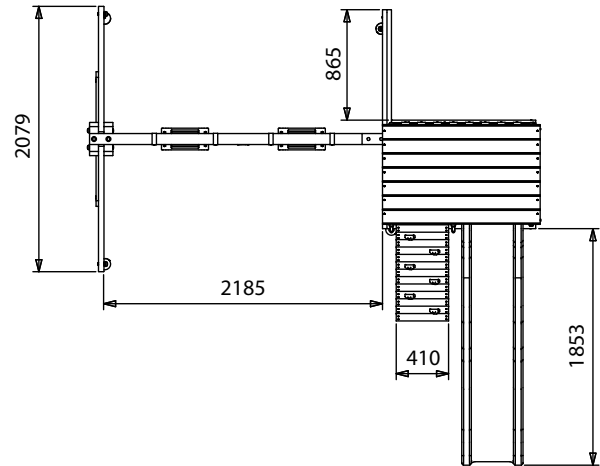

SquirrelFort 2 Swings

Specification

- External Width Including Slide: 3.46m (11' 4")
- External Depth Including Slide: 3.59m (11' 9")
- Overall Height: 2.44m (8' 0")
- Platform Width: 0.64m (2' 1")
- Platform Depth: 1.16m (3' 9")
- Platform Height from Ground: 1.20m (3' 11")
- Number of Children: 5 maximum at all times
- Number of Children on Platform: 2 maximum at all times
- Weight of Children: 50kg Per child
- Suitable Age Range: 3 - 14 Year olds
- Main Timber: 70mm x 70mm
- Timber: Pressure Treated
- Independently Tested Safety Standard: EN71
- Safety Ground Anchors: 4 Included
- Safety Ground Anchors Material: Galvised Steel
- Safety Ground Anchors Length: 530
- Swing: 2 Swings
- Slide Construction: 1 Piece of durable plastic
- Climbing Wall: Climbing wall
- Monkey Bars: No
- Playhouse / Den: No
- Balcony: No