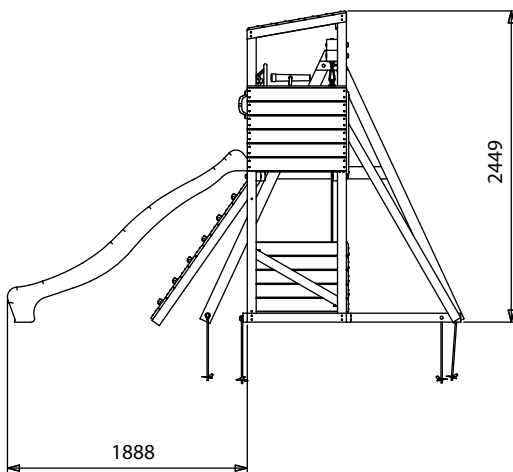

SquirrelFort 2 Swings

Specification

- External Width Including Slide: 3.46m (11' 4")
- External Depth Including Slide: 3.59m (11' 9")
- Overall Height: 2.44m (8' 0")
- Platform Width: 0.64m (2' 1")
- Platform Depth: 1.16m (3' 9")
- Platform Height from Ground: 1.20m (3' 11")
- Number of Children: 5 maximum at all times
- Number of Children on Platform: 2 maximum at all times
- Weight of Children: 50kg Per child
- Suitable Age Range: 3 - 14 Year olds
- Main Timber: 70mm x 70mm
- Timber: Pressure Treated
- Independently Tested Safety Standard: EN71
- Safety Ground Anchors: 4 Included
- Safety Ground Anchors Material: Galvised Steel
- Safety Ground Anchors Length: 530
- Swing: 2 Swings
- Slide Construction: 1 Piece of durable plastic
- Climbing Wall: Climbing wall
- Monkey Bars: No
- Playhouse / Den: No
- Balcony: No