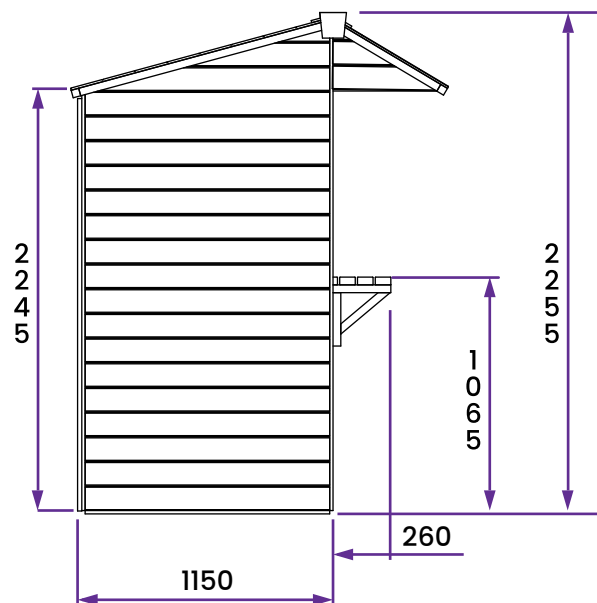

# Hangover Apex Garden bar I

## Specification

- External Width: 1.70m (5' 6")
- External Depth: 2.4m (7' 10")
- Internal Width: 1.10m (3' 7")
- Internal Depth: 2.23m (7' 3")
- Internal Area (m<sup>2</sup>): 2.45m<sup>2</sup>
- Ridge Height: 2.24m (7' 4")
- Internal Eaves Height: 1.85m (6' 0")
- Roof: 10mm Slate Effect WPC (Wood Polymer Composite)
- Shelf length: 1500mm
- Hatch opening size: 1.50m x 0.75m (4' 11" x 2' 5")
- Front roof overhang: 500mm
- Framing: 35mm x 35mm
- Wall Thickness: 15mm Shiplap
- Shed Roof Purlins: 35mm x 70mm
- Shed Door Locking System: Hasp and Clasp
- Floor: 10mm MR P5
- Floor Bearers: Pressure Treated
- Door Overall Frame Height: 1.70m (5' 6")
- Door Overall Frame Width: 0.69m (2' 3")
- Timber: Pressure Treated Slow Grown Spruce