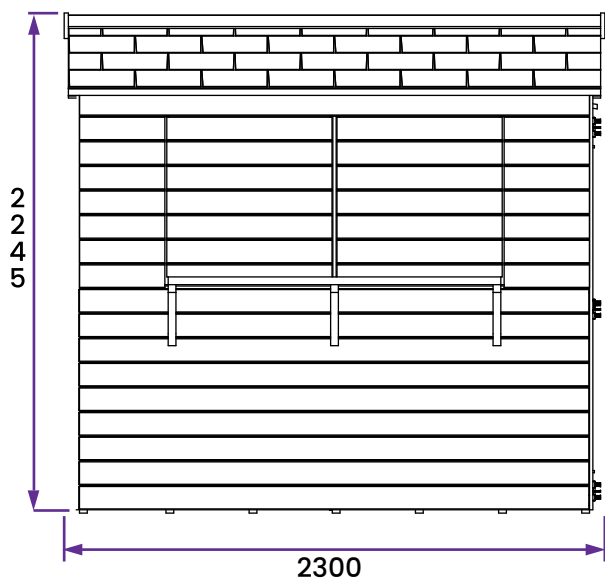

## Specification

- External Width: 1.70m (5' 6")
- External Depth: 2.4m (7' 10")
- Internal Width: 1.10m (3' 7")
- Internal Depth: 2.23m (7' 3")
- Internal Area (m<sup>2</sup>): 2.45m<sup>2</sup>
- Ridge Height: 2.24m (7' 4")
- Internal Eaves Height: 1.85m (6' 0")
- Roof: 10mm Slate Effect WPC (Wood Polymer Composite)
- Shelf length: 1500mm
- Hatch opening size: 1.50m x 0.75m (4' 11" x 2' 5")
- Front roof overhang: 500mm
- Framing: 35mm x 35mm
- Wall Thickness: 15mm Shiplap
- Shed Roof Purlins: 35mm x 70mm
- Shed Door Locking System: Hasp and Clasp
- Floor: 10mm MR P5
- Floor Bearers: Pressure Treated
- Door Overall Frame Height: 1.70m (5' 6")
- Door Overall Frame Width: 0.69m (2' 3")
- Timber: Pressure Treated Slow Grown Spruce