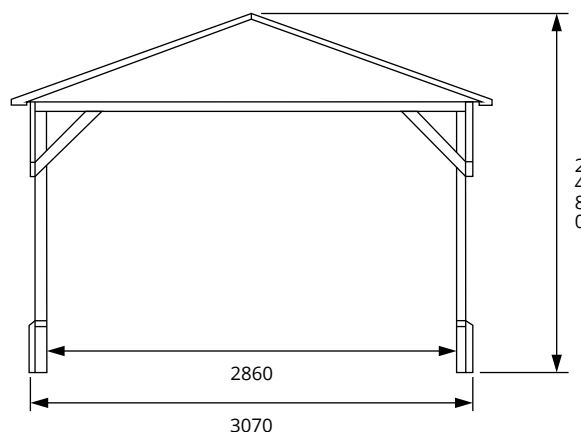

## Specification

- Overall External Dimensions: 4.19m x 3.16m (13' 8" x 10' 4")
- External Width: 4.00m (13' 1")
- External Depth: 3.07m (10' 0")
- Internal Width (Post): 3.79m (12' 5")
- Internal Depth (Post): 2.86m (9' 4")
- Overall Height: 2.48m (8' 1")
- Internal Eaves Height: 1.88m (6' 2")
- Timber: Spruce
- Uprights: 70mm x 70mm
- Roof: 15mm Shiplap Boards
- Roof Covering Options: None, Felt or Shingles