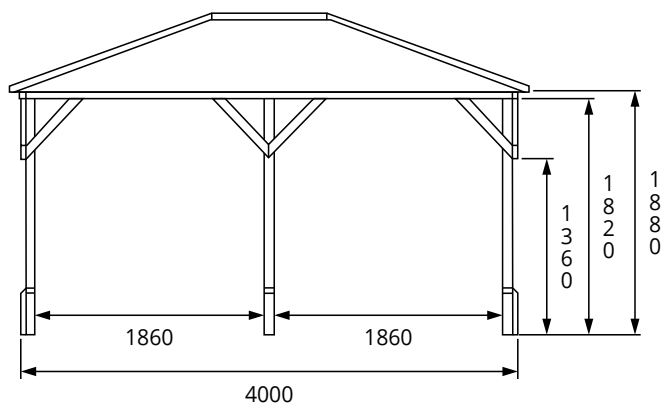

## Specification

- Overall External Dimensions: 4.19m x 3.16m (13' 8" x 10' 4")
- External Width: 4.00m (13' 1")
- External Depth: 3.07m (10' 0")
- Internal Width (Post): 3.79m (12' 5")
- Internal Depth (Post): 2.86m (9' 4")
- Overall Height: 2.48m (8' 1")
- Internal Eaves Height: 1.88m (6' 2")
- Timber: Spruce
- Uprights: 70mm x 70mm
- Roof: 15mm Shiplap Boards
- Roof Covering Options: None, Felt or Shingles