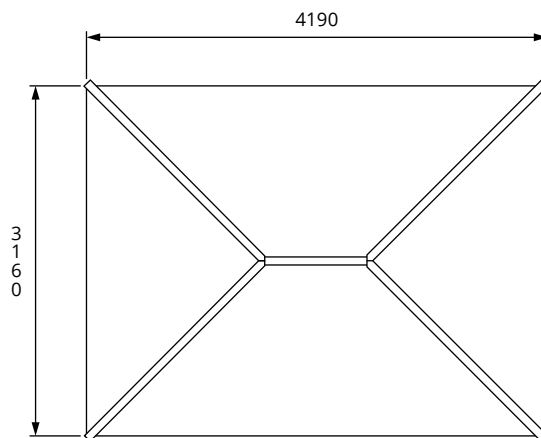

## Specification

- Overall External Dimensions: 4.19m x 3.16m (13' 8" x 10' 4")
- External Width: 4.00m (13' 1")
- External Depth: 3.07m (10' 0")
- Internal Width (Post): 3.79m (12' 5")
- Internal Depth (Post): 2.86m (9' 4")
- Overall Height: 2.48m (8' 1")
- Internal Eaves Height: 1.88m (6' 2")
- Timber: Spruce
- Uprights: 70mm x 70mm
- Roof: 15mm Shiplap Boards
- Roof Covering Options: None, Felt or Shingles