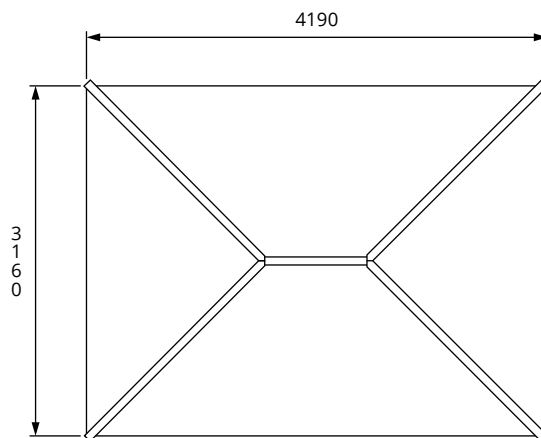

# Utopia Half Height Walled Gazebo

## Specification

- Overall External Dimensions: 4.19m x 3.16m (13' 8" x 10' 4")
- External Width: 4.00m (13' 1")
- External Depth: 3.07m (10' 0")
- Internal Width (Post): 3.79m (12' 5")
- Internal Depth (Post): 2.86m (9' 4")
- Overall Height: 2.48m (8' 1")
- Internal Eaves Height: 1.88m (6' 2")
- Timber: Spruce
- Uprights: 70mm x 70mm
- Roof: 15mm Shiplap Boards
- Roof Covering Options: None, Felt or Shingles