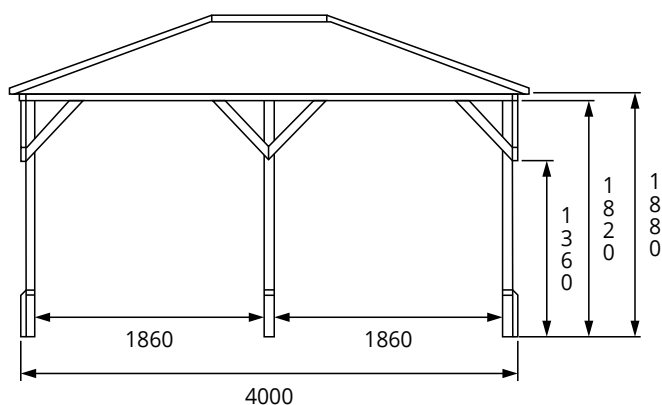

# Utopia Half Height Walled Gazebo

## Specification

- Overall External Dimensions: 4.19m x 3.16m (13' 8" x 10' 4")
- External Width: 4.00m (13' 1")
- External Depth: 3.07m (10' 0")
- Internal Width (Post): 3.79m (12' 5")
- Internal Depth (Post): 2.86m (9' 4")
- Overall Height: 2.48m (8' 1")
- Internal Eaves Height: 1.88m (6' 2")
- Timber: Spruce
- Uprights: 70mm x 70mm
- Roof: 15mm Shiplap Boards
- Roof Covering Options: None, Felt or Shingles