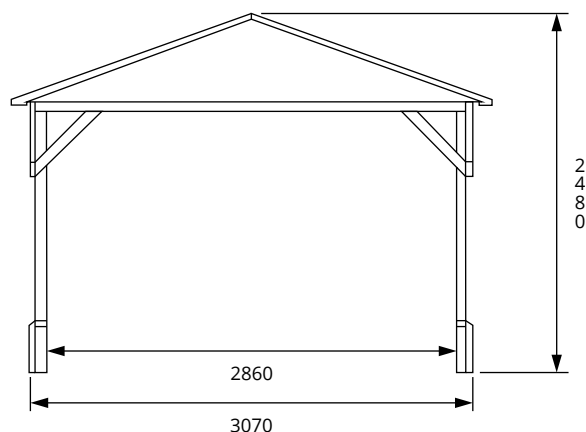

# Utopia Half Height Walled Gazebo

## Specification

- Overall External Dimensions: 4.19m x 3.16m (13' 8" x 10' 4")
- External Width: 4.00m (13' 1")
- External Depth: 3.07m (10' 0")
- Internal Width (Post): 3.79m (12' 5")
- Internal Depth (Post): 2.86m (9' 4")
- Overall Height: 2.48m (8' 1")
- Internal Eaves Height: 1.88m (6' 2")
- Timber: Spruce
- Uprights: 70mm x 70mm
- Roof: 15mm Shiplap Boards
- Roof Covering Options: None, Felt or Shingles