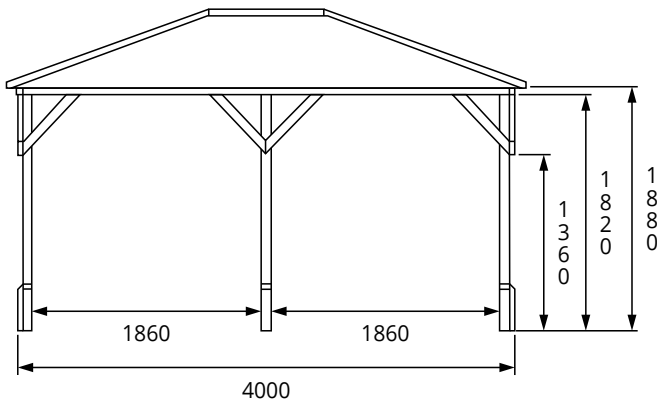

Utopia Louvre Wall Gazebo

Specification

- Overall External Dimensions: 4.19m x 3.16m (13' 8" x 10' 4")
- External Width: 4.00m (13' 1")
- External Depth: 3.07m (10' 0")
- Internal Width (Post): 3.79m (12' 5")
- Internal Depth (Post): 2.86m (9' 4")
- Overall Height: 2.48m (8' 1")
- Internal Eaves Height: 1.88m (6' 2")
- Timber: Spruce
- Uprights: 70mm x 70mm
- Roof: 15mm Shiplap Boards
- Roof Covering Options: None, Felt or Shingles

Image shows base product as an example and excludes any wall configurations.