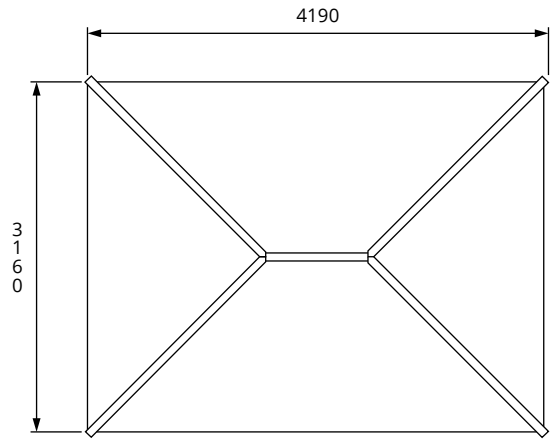

Utopia Louvre Wall Gazebo

Specification

- Overall External Dimensions: 4.19m x 3.16m (13' 8" x 10' 4")
- External Width: 4.00m (13' 1")
- External Depth: 3.07m (10' 0")
- Internal Width (Post): 3.79m (12' 5")
- Internal Depth (Post): 2.86m (9' 4")
- Overall Height: 2.48m (8' 1")
- Internal Eaves Height: 1.88m (6' 2")
- Timber: Spruce
- Uprights: 70mm x 70mm
- Roof: 15mm Shiplap Boards
- Roof Covering Options: None, Felt or Shingles

Image shows base product as an example and excludes any wall configurations.