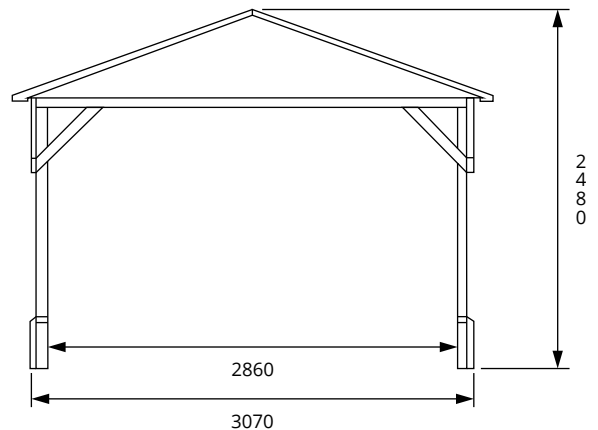

Utopia Louvre Wall Gazebo

Specification

- Overall External Dimensions: 4.19m x 3.16m (13' 8" x 10' 4")
- External Width: 4.00m (13' 1")
- External Depth: 3.07m (10' 0")
- Internal Width (Post): 3.79m (12' 5")
- Internal Depth (Post): 2.86m (9' 4")
- Overall Height: 2.48m (8' 1")
- Internal Eaves Height: 1.88m (6' 2")
- Timber: Spruce
- Uprights: 70mm x 70mm
- Roof: 15mm Shiplap Boards
- Roof Covering Options: None, Felt or Shingles

Image shows base product as an example and excludes any wall configurations.