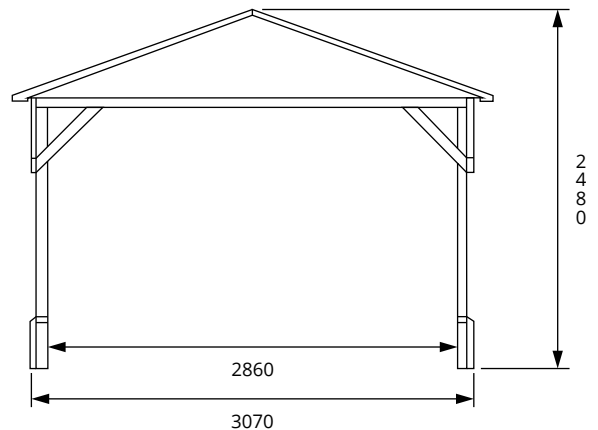

Utopia Open Gazebo

Specification

- **Overall External Dimensions:** 4.19m x 3.16m (13' 8" x 10' 4")
- **External Width:** 4.00m (13' 1")
- **External Depth:** 3.07m (10' 0")
- **Internal Width (Post):** 3.79m (12' 5")
- **Internal Depth (Post):** 2.86m (9' 4")
- **Overall Height:** 2.48m (8' 1")
- **Internal Eaves Height:** 1.88m (6' 2")
- **Timber:** Spruce
- **Uprights:** 70mm x 70mm
- **Roof:** 15mm Shiplap Boards
- **Roof Covering Options:** None, Felt or Shingles

Image shows base product as an example and excludes any wall configurations.