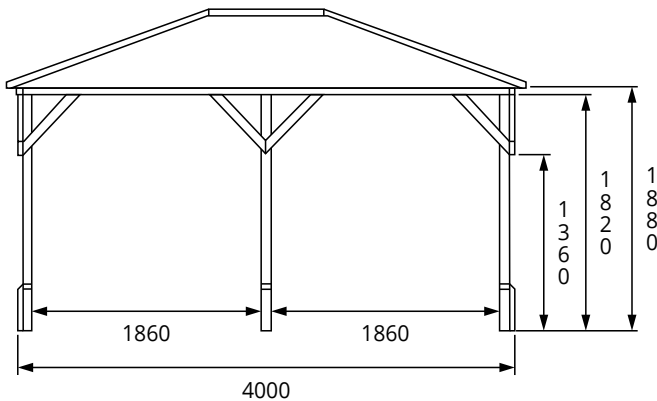

Utopia Open Gazebo

Specification

- **Overall External Dimensions:** 4.19m x 3.16m (13' 8" x 10' 4")
- **External Width:** 4.00m (13' 1")
- **External Depth:** 3.07m (10' 0")
- **Internal Width (Post):** 3.79m (12' 5")
- **Internal Depth (Post):** 2.86m (9' 4")
- **Overall Height:** 2.48m (8' 1")
- **Internal Eaves Height:** 1.88m (6' 2")
- **Timber:** Spruce
- **Uprights:** 70mm x 70mm
- **Roof:** 15mm Shiplap Boards
- **Roof Covering Options:** None, Felt or Shingles

Image shows base product as an example and excludes any wall configurations.