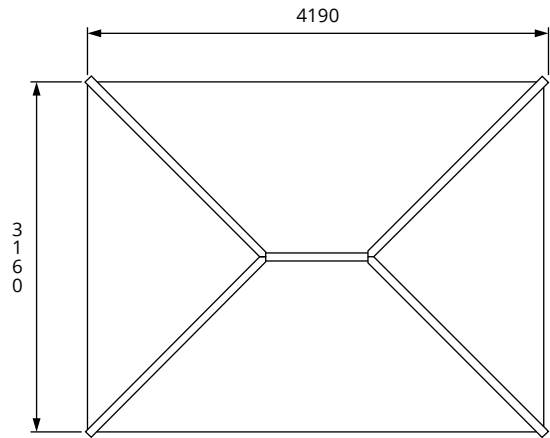

Utopia Open Gazebo

Specification

- **Overall External Dimensions:** 4.19m x 3.16m (13' 8" x 10' 4")
- **External Width:** 4.00m (13' 1")
- **External Depth:** 3.07m (10' 0")
- **Internal Width (Post):** 3.79m (12' 5")
- **Internal Depth (Post):** 2.86m (9' 4")
- **Overall Height:** 2.48m (8' 1")
- **Internal Eaves Height:** 1.88m (6' 2")
- **Timber:** Spruce
- **Uprights:** 70mm x 70mm
- **Roof:** 15mm Shiplap Boards
- **Roof Covering Options:** None, Felt or Shingles

Image shows base product as an example and excludes any wall configurations.