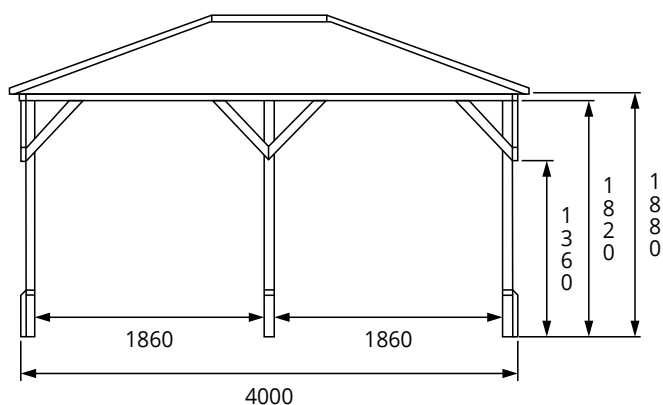

## Specification

- Overall External Dimensions: 4.19m x 3.16m (13' 8" x 10' 4")
- External Width: 4.00m (13' 1")
- External Depth: 3.07m (10' 0")
- Internal Width (Post): 3.79m (12' 5")
- Internal Depth (Post): 2.86m (9' 4")
- Overall Height: 2.48m (8' 1")
- Internal Eaves Height: 1.88m (6' 2")
- Timber: Spruce
- Uprights: 70mm x 70mm
- Roof: 15mm Shiplap Boards
- Roof Covering Options: None, Felt or Shingles