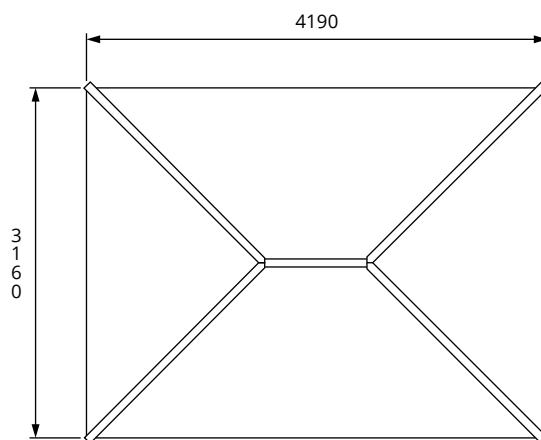

## Specification

- Overall External Dimensions: 4.19m x 3.16m (13' 8" x 10' 4")
- External Width: 4.00m (13' 1")
- External Depth: 3.07m (10' 0")
- Internal Width (Post): 3.79m (12' 5")
- Internal Depth (Post): 2.86m (9' 4")
- Overall Height: 2.48m (8' 1")
- Internal Eaves Height: 1.88m (6' 2")
- Timber: Spruce
- Uprights: 70mm x 70mm
- Roof: 15mm Shiplap Boards
- Roof Covering Options: None, Felt or Shingles