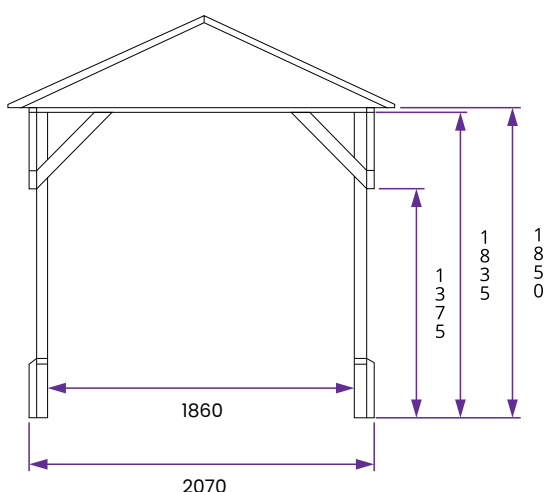

Utopia 200 Gazebo

Specification

- **Overall External Dimensions:** 2.25m x 2.25m (7' 4" x 7' 4")
- **External Width:** 2.07m (6' 9")
- **External Depth:** 2.07m (6' 9")
- **Internal Width (Post):** 1.86m (6' 1")
- **Internal Depth (Post):** 1.86m (6' 1")
- **Overall Height:** 2.40m (7' 10")
- **Internal Eaves Height:** 1.85m (6' 0")
- **Timber:** Spruce
- **Uprights:** 70mm x 70mm
- **Roof:** 15mm Shiplap Boards
- **Roof Covering Options:** None, Felt or Shingles

Image shows base product as an example and excludes any wall configurations.