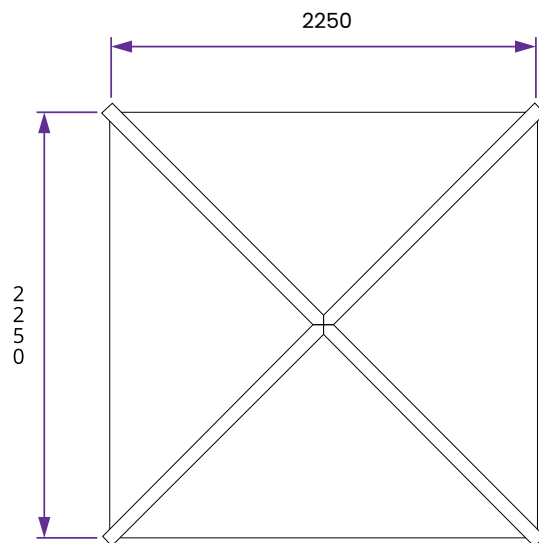

Utopia 200 Gazebo

Specification

- **Overall External Dimensions:** 2.25m x 2.25m (7' 4" x 7' 4")
- **External Width:** 2.07m (6' 9")
- **External Depth:** 2.07m (6' 9")
- **Internal Width (Post):** 1.86m (6' 1")
- **Internal Depth (Post):** 1.86m (6' 1")
- **Overall Height:** 2.40m (7' 10")
- **Internal Eaves Height:** 1.85m (6' 0")
- **Timber:** Spruce
- **Uprights:** 70mm x 70mm
- **Roof:** 15mm Shiplap Boards
- **Roof Covering Options:** None, Felt or Shingles

Image shows base product as an example and excludes any wall configurations.