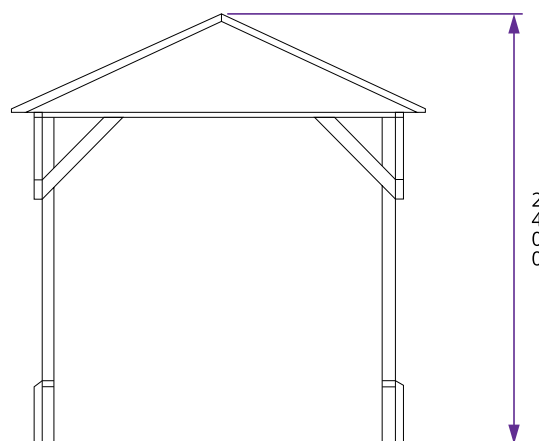

Utopia 200 Gazebo

Specification

- **Overall External Dimensions:** 2.25m x 2.25m (7' 4" x 7' 4")
- **External Width:** 2.07m (6' 9")
- **External Depth:** 2.07m (6' 9")
- **Internal Width (Post):** 1.86m (6' 1")
- **Internal Depth (Post):** 1.86m (6' 1")
- **Overall Height:** 2.40m (7' 10")
- **Internal Eaves Height:** 1.85m (6' 0")
- **Timber:** Spruce
- **Uprights:** 70mm x 70mm
- **Roof:** 15mm Shiplap Boards
- **Roof Covering Options:** None, Felt or Shingles

Image shows base product as an example and excludes any wall configurations.