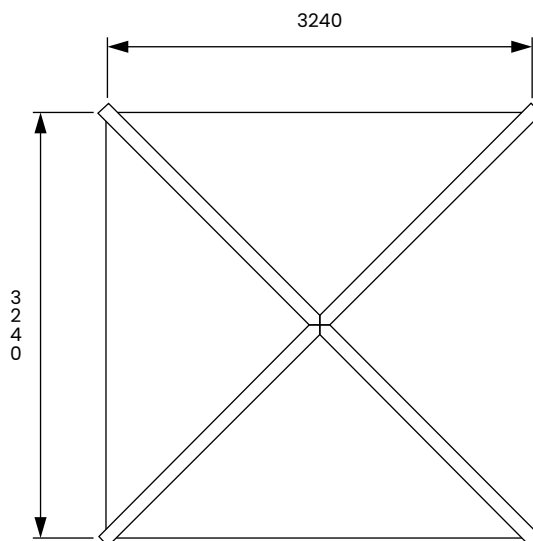

Utopia Walled Half Height Gazebo

Specification

- Overall External Dimensions: 3.24m x 3.24m (10' 7" x 10' 7")
- External Width: 3.07m (10' 0")
- External Depth: 3.07m (10' 0")
- Internal Width (Post): 2.86m (9' 4")
- Internal Depth (Post): 2.86m (9' 4")
- Overall Height: 2.48m (8' 1")
- Internal Eaves Height: 1.86m (6' 2")
- Timber: Spruce
- Uprights: 70mm x 70mm
- Roof: 15mm Shiplap Walls
- Roof Covering Options: None, Felt or Shingles

Image shows base product as an example and excludes any wall configurations.