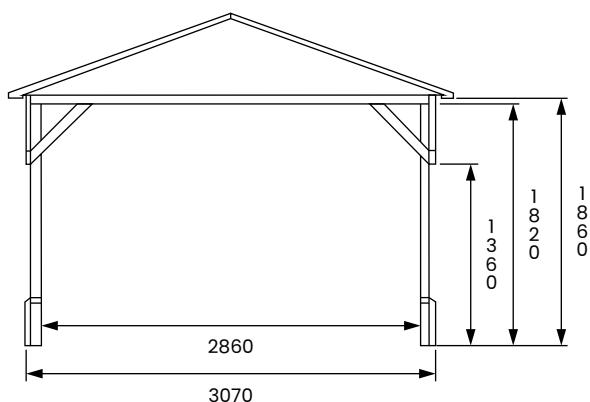

Utopia Walled Half Height Gazebo

Specification

- Overall External Dimensions: 3.24m x 3.24m (10' 7" x 10' 7")
- External Width: 3.07m (10' 0")
- External Depth: 3.07m (10' 0")
- Internal Width (Post): 2.86m (9' 4")
- Internal Depth (Post): 2.86m (9' 4")
- Overall Height: 2.48m (8' 1")
- Internal Eaves Height: 1.86m (6' 2")
- Timber: Spruce
- Uprights: 70mm x 70mm
- Roof: 15mm Shiplap Walls
- Roof Covering Options: None, Felt or Shingles

Image shows base product as an example and excludes any wall configurations.