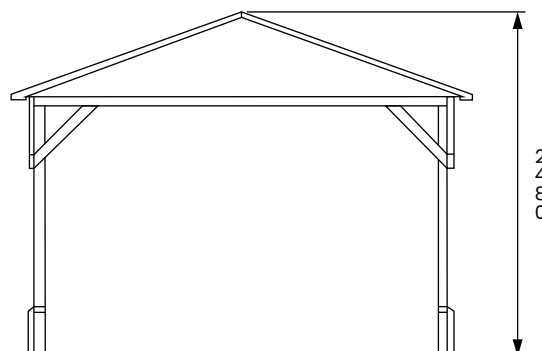

Utopia Walled Half Height Gazebo

Specification

- Overall External Dimensions: 3.24m x 3.24m (10' 7" x 10' 7")
- External Width: 3.07m (10' 0")
- External Depth: 3.07m (10' 0")
- Internal Width (Post): 2.86m (9' 4")
- Internal Depth (Post): 2.86m (9' 4")
- Overall Height: 2.48m (8' 1")
- Internal Eaves Height: 1.86m (6' 2")
- Timber: Spruce
- Uprights: 70mm x 70mm
- Roof: 15mm Shiplap Walls
- Roof Covering Options: None, Felt or Shingles

Image shows base product as an example and excludes any wall configurations.