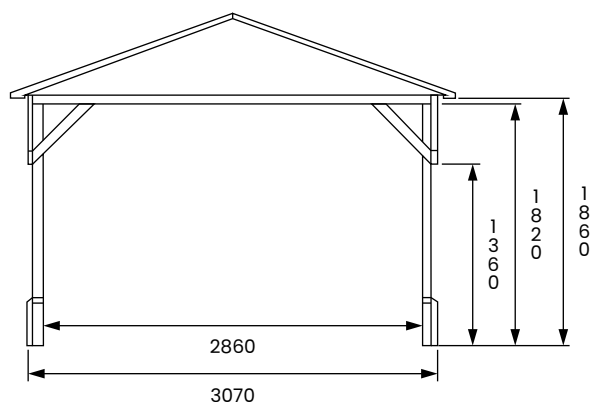

## Specification

- **Overall External Dimensions:** 3.24m x 3.24m (10' 7" x 10' 7")
- **External Width:** 3.07m (10' 0")
- **External Depth:** 3.07m (10' 0")
- **Internal Width (Post):** 2.86m (9' 4")
- **Internal Depth (Post):** 2.86m (9' 4")
- **Overall Height:** 2.48m (8' 1")
- **Internal Eaves Height:** 1.86m (6' 2")
- **Timber:** Spruce
- **Uprights:** 70mm x 70mm
- **Roof:** 15mm Shiplap Walls
- **Roof Covering Options:** None, Felt or Shingles