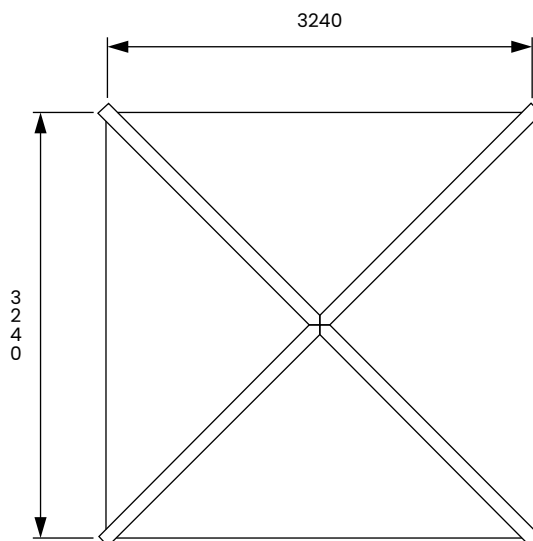

## Specification

- **Overall External Dimensions:** 3.24m x 3.24m (10' 7" x 10' 7")
- **External Width:** 3.07m (10' 0")
- **External Depth:** 3.07m (10' 0")
- **Internal Width (Post):** 2.86m (9' 4")
- **Internal Depth (Post):** 2.86m (9' 4")
- **Overall Height:** 2.48m (8' 1")
- **Internal Eaves Height:** 1.86m (6' 2")
- **Timber:** Spruce
- **Uprights:** 70mm x 70mm
- **Roof:** 15mm Shiplap Walls
- **Roof Covering Options:** None, Felt or Shingles

Image shows base product as an example and excludes any wall configurations.