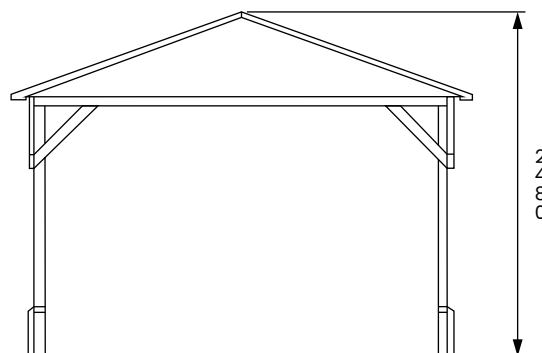

## Specification

- **Overall External Dimensions:** 3.24m x 3.24m (10' 7" x 10' 7")
- **External Width:** 3.07m (10' 0")
- **External Depth:** 3.07m (10' 0")
- **Internal Width (Post):** 2.86m (9' 4")
- **Internal Depth (Post):** 2.86m (9' 4")
- **Overall Height:** 2.48m (8' 1")
- **Internal Eaves Height:** 1.86m (6' 2")
- **Timber:** Spruce
- **Uprights:** 70mm x 70mm
- **Roof:** 15mm Shiplap Walls
- **Roof Covering Options:** None, Felt or Shingles