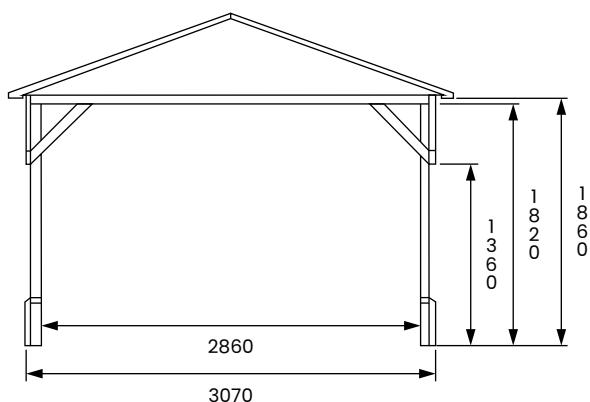

Utopia Open Gazebo

Specification

- Overall External Dimensions: 3.24m x 3.24m (10' 7" x 10' 7")
- External Width: 3.07m (10' 0")
- External Depth: 3.07m (10' 0")
- Internal Width (Post): 2.86m (9' 4")
- Internal Depth (Post): 2.86m (9' 4")
- Overall Height: 2.48m (8' 1")
- Internal Eaves Height: 1.86m (6' 2")
- Timber: Spruce
- Uprights: 70mm x 70mm
- Roof: 15mm Shiplap Walls
- Roof Covering Options: None, Felt or Shingles