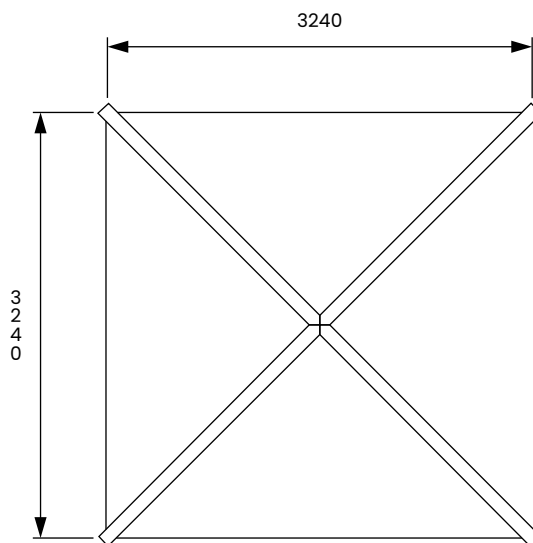

Utopia Open Gazebo

Specification

- Overall External Dimensions: 3.24m x 3.24m (10' 7" x 10' 7")
- External Width: 3.07m (10' 0")
- External Depth: 3.07m (10' 0")
- Internal Width (Post): 2.86m (9' 4")
- Internal Depth (Post): 2.86m (9' 4")
- Overall Height: 2.48m (8' 1")
- Internal Eaves Height: 1.86m (6' 2")
- Timber: Spruce
- Uprights: 70mm x 70mm
- Roof: 15mm Shiplap Walls
- Roof Covering Options: None, Felt or Shingles