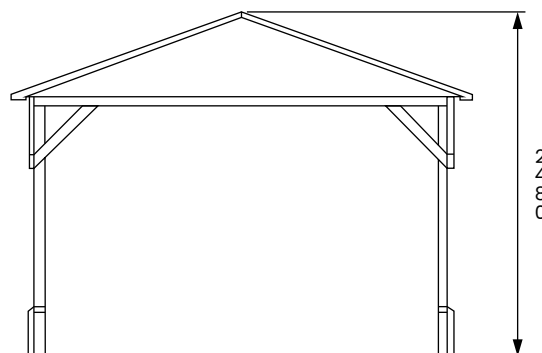

Utopia Open Gazebo

Specification

- Overall External Dimensions: 3.24m x 3.24m (10' 7" x 10' 7")
- External Width: 3.07m (10' 0")
- External Depth: 3.07m (10' 0")
- Internal Width (Post): 2.86m (9' 4")
- Internal Depth (Post): 2.86m (9' 4")
- Overall Height: 2.48m (8' 1")
- Internal Eaves Height: 1.86m (6' 2")
- Timber: Spruce
- Uprights: 70mm x 70mm
- Roof: 15mm Shiplap Walls
- Roof Covering Options: None, Felt or Shingles