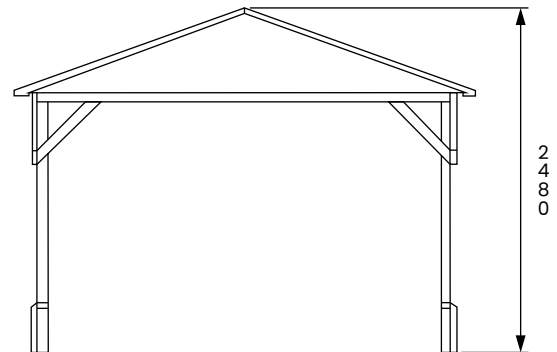

Utopia Walled Gazebo

Specification

- Overall External Dimensions: 3.24m x 3.24m (10' 7" x 10' 7")
- External Width: 3.07m (10' 0")
- External Depth: 3.07m (10' 0")
- Internal Width (Post): 2.86m (9' 4")
- Internal Depth (Post): 2.86m (9' 4")
- Overall Height: 2.48m (8' 1")
- Internal Eaves Height: 1.86m (6' 2")
- Timber: Spruce
- Uprights: 70mm x 70mm
- Roof: 15mm Shiplap Walls
- Roof Covering Options: None, Felt or Shingles

Image shows base product as an example and excludes any wall configurations.