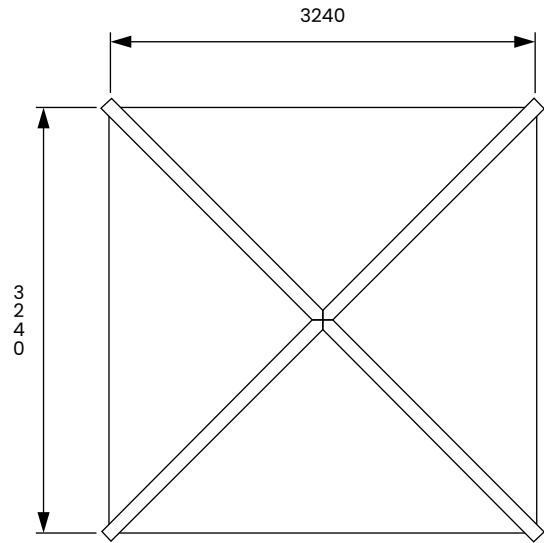

Utopia Walled Gazebo

Specification

- Overall External Dimensions: 3.24m x 3.24m (10' 7" x 10' 7")
- External Width: 3.07m (10' 0")
- External Depth: 3.07m (10' 0")
- Internal Width (Post): 2.86m (9' 4")
- Internal Depth (Post): 2.86m (9' 4")
- Overall Height: 2.48m (8' 1")
- Internal Eaves Height: 1.86m (6' 2")
- Timber: Spruce
- Uprights: 70mm x 70mm
- Roof: 15mm Shiplap Walls
- Roof Covering Options: None, Felt or Shingles

Image shows base product as an example and excludes any wall configurations.