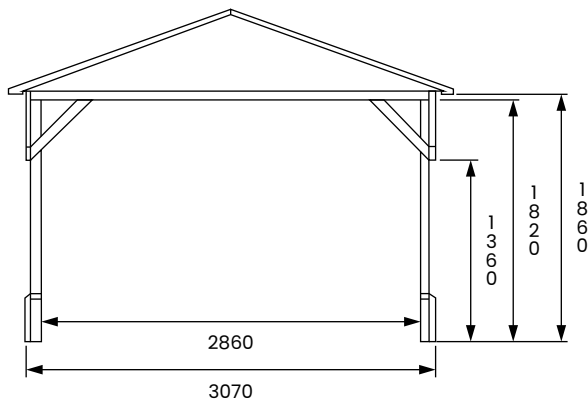

Utopia Walled Gazebo

Specification

- Overall External Dimensions: 3.24m x 3.24m (10' 7" x 10' 7")
- External Width: 3.07m (10' 0")
- External Depth: 3.07m (10' 0")
- Internal Width (Post): 2.86m (9' 4")
- Internal Depth (Post): 2.86m (9' 4")
- Overall Height: 2.48m (8' 1")
- Internal Eaves Height: 1.86m (6' 2")
- Timber: Spruce
- Uprights: 70mm x 70mm
- Roof: 15mm Shiplap Walls
- Roof Covering Options: None, Felt or Shingles

Image shows base product as an example and excludes any wall configurations.