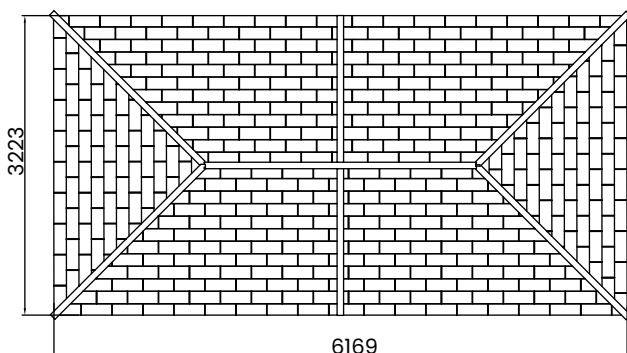

## Specification

- **Overall External Dimensions:** 6.26m x 3.33m (20' 6" x 10' 11")
- **External Width:** 6.26m (20' 6")
- **External Depth:** 3.33m (10' 11")
- **Overall Height:** 2.48m (8' 1")
- **Timber:** Pressure Treated Spruce
- **Uprights:** 70mm x 70mm
- **Internal Eaves Height:** 1.81m (5' 11")
- **Roof:** Panels using 15mm Shiplap
- **Roof Covering Options:** None, Felt or Shingles
- **Approx. Assembly Time:** 1 - 2 Days\*  
\*This is an approximate time only, based on 2 people. Assembly time may vary depending on season/weather conditions, foundation type, ability of those constructing, etc
- **Please Note:** All fixings needed for assembly are supplied
- **Please Note:** All wood is pre-cut (with the exception of trims) for quick and easy construction.

Image shows base product as an example and excludes any wall configurations.