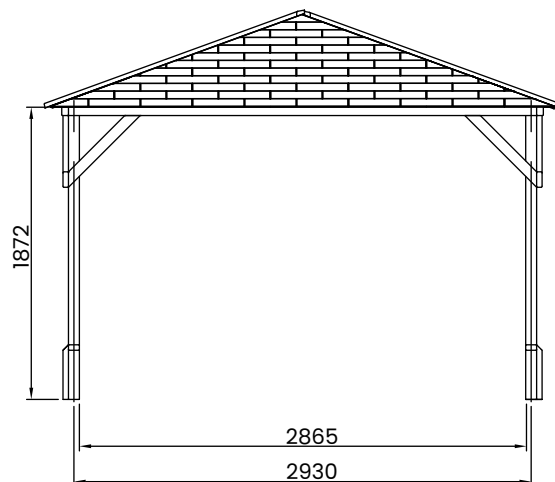

## Specification

- **Overall External Dimensions:** 6.26m x 3.33m (20' 6" x 10' 11")
- **External Width:** 6.26m (20' 6")
- **External Depth:** 3.33m (10' 11")
- **Overall Height:** 2.48m (8' 1")
- **Timber:** Pressure Treated Spruce
- **Uprights:** 70mm x 70mm
- **Internal Eaves Height:** 1.81m (5' 11")
- **Roof:** Panels using 15mm Shiplap
- **Roof Covering Options:** None, Felt or Shingles
- **Approx. Assembly Time:** 1 - 2 Days\*  
\*This is an approximate time only, based on 2 people. Assembly time may vary depending on season/weather conditions, foundation type, ability of those constructing, etc
- **Please Note:** All fixings needed for assembly are supplied
- **Please Note:** All wood is pre-cut (with the exception of trims) for quick and easy construction.

Image shows base product as an example and excludes any wall configurations.