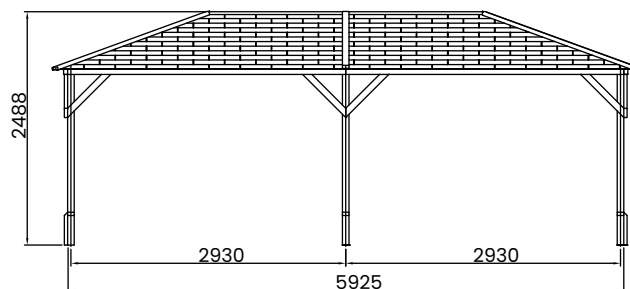

## Specification

- **Overall External Dimensions:** 6.26m x 3.33m (20' 6" x 10' 11")
- **External Width:** 6.26m (20' 6")
- **External Depth:** 3.33m (10' 11")
- **Overall Height:** 2.48m (8' 1")
- **Timber:** Pressure Treated Spruce
- **Uprights:** 70mm x 70mm
- **Internal Eaves Height:** 1.81m (5' 11")
- **Roof:** Panels using 15mm Shiplap
- **Roof Covering Options:** None, Felt or Shingles
- **Approx. Assembly Time:** 1 - 2 Days\*  
\*This is an approximate time only, based on 2 people. Assembly time may vary depending on season/weather conditions, foundation type, ability of those constructing, etc
- **Please Note:** All fixings needed for assembly are supplied
- **Please Note:** All wood is pre-cut (with the exception of trims) for quick and easy construction.

Image shows base product as an example and excludes any wall configurations.