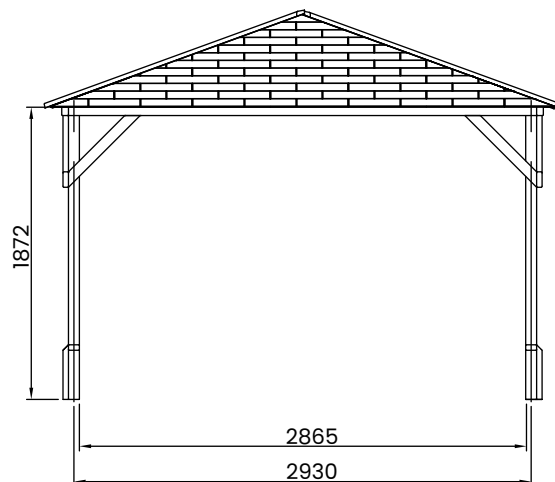

# Utopia Half Walled Gazebo

## Specification

- **Overall External Dimensions:** 6.26m x 3.33m (20' 6" x 10' 11")
  - **External Width:** 6.26m (20' 6")
  - **External Depth:** 3.33m (10' 11")
  - **Overall Height:** 2.48m (8' 1")
  - **Timber:** Pressure Treated Spruce
  - **Uprights:** 70mm x 70mm
  - **Internal Eaves Height:** 1.81m (5' 11")
  - **Roof:** Panels using 15mm Shiplap
  - **Roof Covering Options:** None, Felt or Shingles
  - **Approx. Assembly Time:** 1 - 2 Days\*
- \*This is an approximate time only, based on 2 people. Assembly time may vary depending on season/weather conditions, foundation type, ability of those constructing, etc
- **Please Note:** All fixings needed for assembly are supplied
  - **Please Note:** All wood is pre-cut (with the exception of trims) for quick and easy construction.

Image shows base product as an example and excludes any wall configurations.