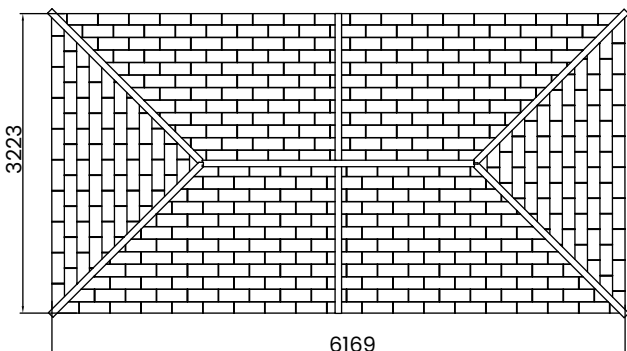

## Specification

- **Overall External Dimensions:** 6.26m x 3.33m (20' 6" x 10' 11")
  - **External Width:** 6.26m (20' 6")
  - **External Depth:** 3.33m (10' 11")
  - **Overall Height:** 2.48m (8' 1")
  - **Timber:** Pressure Treated Spruce
  - **Uprights:** 70mm x 70mm
  - **Internal Eaves Height:** 1.81m (5' 11")
  - **Roof:** Panels using 15mm Shiplap
  - **Roof Covering Options:** None, Felt or Shingles
  - **Approx. Assembly Time:** 1 - 2 Days\*
- \*This is an approximate time only, based on 2 people. Assembly time may vary depending on season/weather conditions, foundation type, ability of those constructing, etc
- **Please Note:** All fixings needed for assembly are supplied
  - **Please Note:** All wood is pre-cut (with the exception of trims) for quick and easy construction.

Image shows base product as an example and excludes any wall configurations.