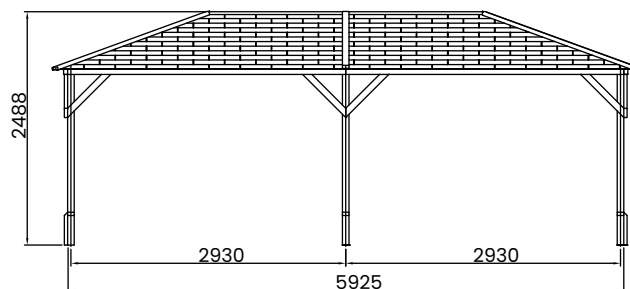

# Utopia Half Walled Gazebo

## Specification

- **Overall External Dimensions:** 6.26m x 3.33m (20' 6" x 10' 11")
  - **External Width:** 6.26m (20' 6")
  - **External Depth:** 3.33m (10' 11")
  - **Overall Height:** 2.48m (8' 1")
  - **Timber:** Pressure Treated Spruce
  - **Uprights:** 70mm x 70mm
  - **Internal Eaves Height:** 1.81m (5' 11")
  - **Roof:** Panels using 15mm Shiplap
  - **Roof Covering Options:** None, Felt or Shingles
  - **Approx. Assembly Time:** 1 - 2 Days\*
- \*This is an approximate time only, based on 2 people. Assembly time may vary depending on season/weather conditions, foundation type, ability of those constructing, etc
- **Please Note:** All fixings needed for assembly are supplied
  - **Please Note:** All wood is pre-cut (with the exception of trims) for quick and easy construction.

Image shows base product as an example and excludes any wall configurations.