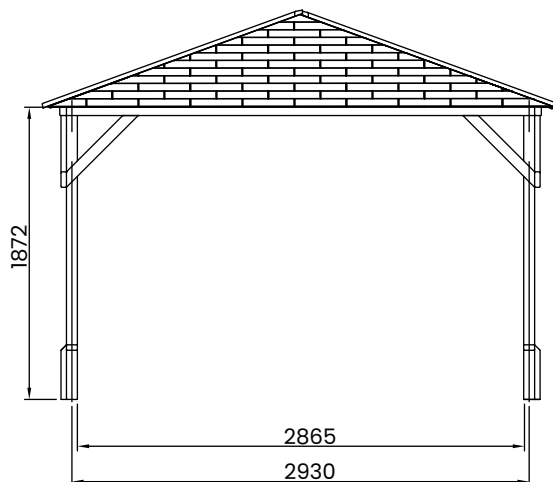

## Specification

- **Overall External Dimensions:** 6.26m x 3.33m (20' 6" x 10' 11")
- **External Width:** 6.26m (20' 6")
- **External Depth:** 3.33m (10' 11")
- **Overall Height:** 2.48m (8' 1")
- **Timber:** Pressure Treated Spruce
- **Uprights:** 70mm x 70mm
- **Internal Eaves Height:** 1.81m (5' 11")
- **Roof:** Panels using 15mm Shiplap
- **Roof Covering Options:** None, Felt or Shingles
- **Approx. Assembly Time:** 1 - 2 Days\*  
\*This is an approximate time only, based on 2 people. Assembly time may vary depending on season/weather conditions, foundation type, ability of those constructing, etc
- **Please Note:** All fixings needed for assembly are supplied
- **Please Note:** All wood is pre-cut (with the exception of trims) for quick and easy construction.

Image shows base product as an example and excludes any wall configurations.