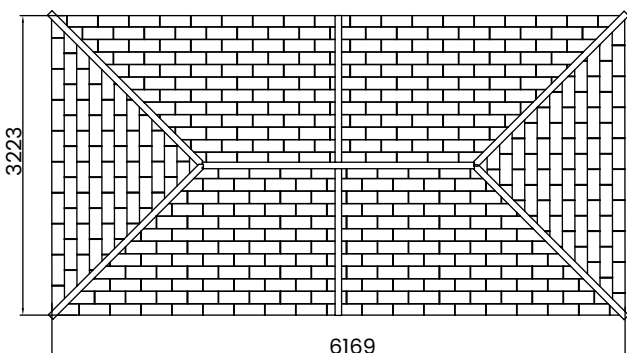

## Specification

- **Overall External Dimensions:** 6.26m x 3.33m (20' 6" x 10' 11")
- **External Width:** 6.26m (20' 6")
- **External Depth:** 3.33m (10' 11")
- **Overall Height:** 2.48m (8' 1")
- **Timber:** Pressure Treated Spruce
- **Uprights:** 70mm x 70mm
- **Internal Eaves Height:** 1.81m (5' 11")
- **Roof:** Panels using 15mm Shiplap
- **Roof Covering Options:** None, Felt or Shingles
- **Approx. Assembly Time:** 1 - 2 Days\*  
\*This is an approximate time only, based on 2 people. Assembly time may vary depending on season/weather conditions, foundation type, ability of those constructing, etc
- **Please Note:** All fixings needed for assembly are supplied
- **Please Note:** All wood is pre-cut (with the exception of trims) for quick and easy construction.

Image shows base product as an example and excludes any wall configurations.