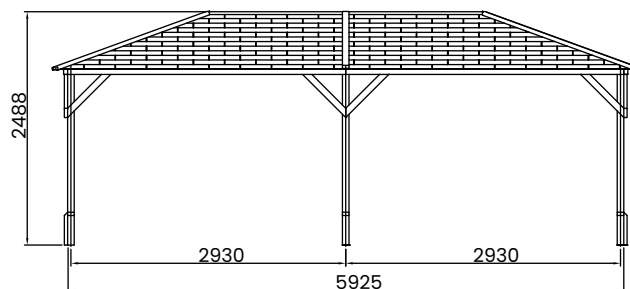

## Specification

- **Overall External Dimensions:** 6.26m x 3.33m (20' 6" x 10' 11")
- **External Width:** 6.26m (20' 6")
- **External Depth:** 3.33m (10' 11")
- **Overall Height:** 2.48m (8' 1")
- **Timber:** Pressure Treated Spruce
- **Uprights:** 70mm x 70mm
- **Internal Eaves Height:** 1.81m (5' 11")
- **Roof:** Panels using 15mm Shiplap
- **Roof Covering Options:** None, Felt or Shingles
- **Approx. Assembly Time:** 1 - 2 Days\*  
\*This is an approximate time only, based on 2 people. Assembly time may vary depending on season/weather conditions, foundation type, ability of those constructing, etc
- **Please Note:** All fixings needed for assembly are supplied
- **Please Note:** All wood is pre-cut (with the exception of trims) for quick and easy construction.