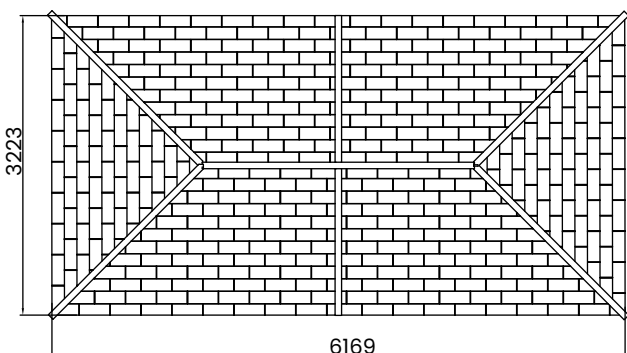

## Specification

- **Overall External Dimensions:** 6.26m x 3.33m (20' 6" x 10' 11")
- **External Width:** 6.26m (20' 6")
- **External Depth:** 3.33m (10' 11")
- **Overall Height:** 2.48m (8' 1")
- **Timber:** Pressure Treated Spruce
- **Uprights:** 70mm x 70mm
- **Internal Eaves Height:** 1.81m (5' 11")
- **Roof:** Panels using 15mm Shiplap
- **Roof Covering Options:** None, Felt or Shingles
- **Approx. Assembly Time:** 1 - 2 Days\*  
\*This is an approximate time only, based on 2 people. Assembly time may vary depending on season/weather conditions, foundation type, ability of those constructing, etc
- **Please Note:** All fixings needed for assembly are supplied
- **Please Note:** All wood is pre-cut (with the exception of trims) for quick and easy construction.