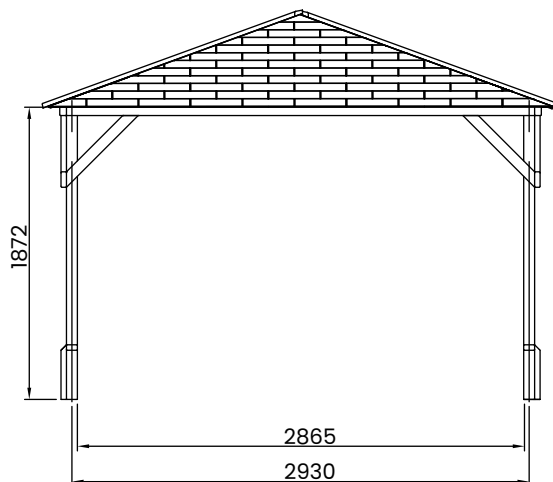

## Specification

- **Overall External Dimensions:** 6.26m x 3.33m (20' 6" x 10' 11")
- **External Width:** 6.26m (20' 6")
- **External Depth:** 3.33m (10' 11")
- **Overall Height:** 2.48m (8' 1")
- **Timber:** Pressure Treated Spruce
- **Uprights:** 70mm x 70mm
- **Internal Eaves Height:** 1.81m (5' 11")
- **Roof:** Panels using 15mm Shiplap
- **Roof Covering Options:** None, Felt or Shingles
- **Approx. Assembly Time:** 1 - 2 Days\*  
\*This is an approximate time only, based on 2 people. Assembly time may vary depending on season/weather conditions, foundation type, ability of those constructing, etc
- **Please Note:** All fixings needed for assembly are supplied
- **Please Note:** All wood is pre-cut (with the exception of trims) for quick and easy construction.