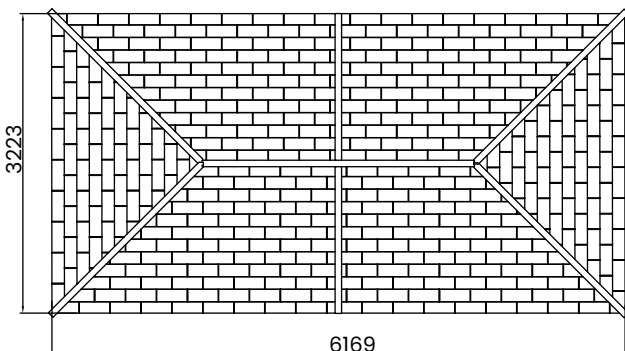

Utopia Walled Gazebo

Specification

- **Overall External Dimensions:** 6.26m x 3.33m (20' 6" x 10' 11")
- **External Width:** 6.26m (20' 6")
- **External Depth:** 3.33m (10' 11")
- **Overall Height:** 2.48m (8' 1")
- **Timber:** Pressure Treated Spruce
- **Uprights:** 70mm x 70mm
- **Internal Eaves Height:** 1.81m (5' 11")
- **Roof:** Panels using 15mm Shiplap
- **Roof Covering Options:** None, Felt or Shingles
- **Approx. Assembly Time:** 1 - 2 Days*
*This is an approximate time only, based on 2 people. Assembly time may vary depending on season/weather conditions, foundation type, ability of those constructing, etc
- **Please Note:** All fixings needed for assembly are supplied
- **Please Note:** All wood is pre-cut (with the exception of trims) for quick and easy construction.

Image shows base product as an example and excludes any wall configurations.