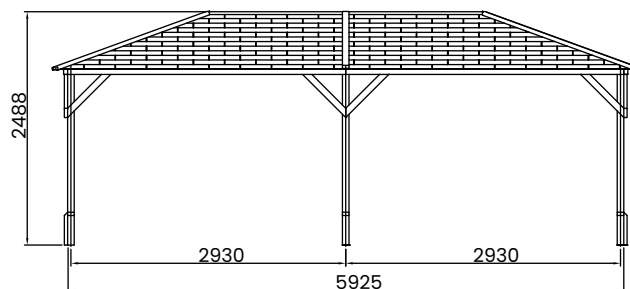

Utopia Walled Gazebo

Specification

- **Overall External Dimensions:** 6.26m x 3.33m (20' 6" x 10' 11")
- **External Width:** 6.26m (20' 6")
- **External Depth:** 3.33m (10' 11")
- **Overall Height:** 2.48m (8' 1")
- **Timber:** Pressure Treated Spruce
- **Uprights:** 70mm x 70mm
- **Internal Eaves Height:** 1.81m (5' 11")
- **Roof:** Panels using 15mm Shiplap
- **Roof Covering Options:** None, Felt or Shingles
- **Approx. Assembly Time:** 1 - 2 Days*
*This is an approximate time only, based on 2 people. Assembly time may vary depending on season/weather conditions, foundation type, ability of those constructing, etc
- **Please Note:** All fixings needed for assembly are supplied
- **Please Note:** All wood is pre-cut (with the exception of trims) for quick and easy construction.

Image shows base product as an example and excludes any wall configurations.