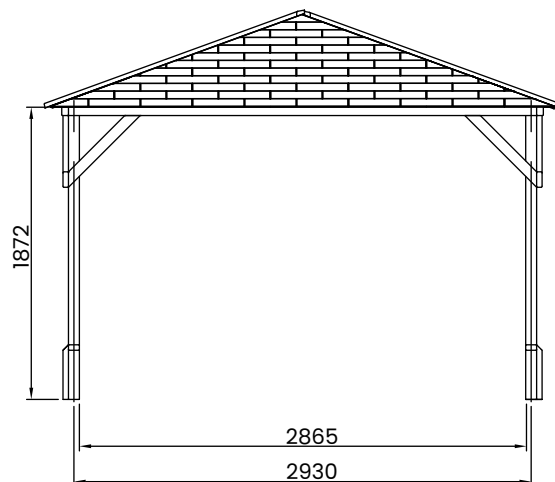

Utopia Walled Gazebo

Specification

- **Overall External Dimensions:** 6.26m x 3.33m (20' 6" x 10' 11")
- **External Width:** 6.26m (20' 6")
- **External Depth:** 3.33m (10' 11")
- **Overall Height:** 2.48m (8' 1")
- **Timber:** Pressure Treated Spruce
- **Uprights:** 70mm x 70mm
- **Internal Eaves Height:** 1.81m (5' 11")
- **Roof:** Panels using 15mm Shiplap
- **Roof Covering Options:** None, Felt or Shingles
- **Approx. Assembly Time:** 1 - 2 Days*
*This is an approximate time only, based on 2 people. Assembly time may vary depending on season/weather conditions, foundation type, ability of those constructing, etc
- **Please Note:** All fixings needed for assembly are supplied
- **Please Note:** All wood is pre-cut (with the exception of trims) for quick and easy construction.

Image shows base product as an example and excludes any wall configurations.