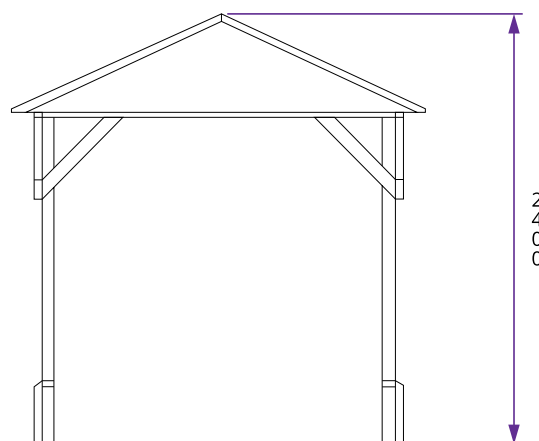

## Specification

- **Overall External Dimensions:** 2.25m x 2.25m (7' 4" x 7' 4")
- **External Width:** 2.07m (6' 9")
- **External Depth:** 2.07m (6' 9")
- **Internal Width (Post):** 1.86m (6' 1")
- **Internal Depth (Post):** 1.86m (6' 1")
- **Overall Height:** 2.40m (7' 10")
- **Internal Eaves Height:** 1.85m (6' 0")
- **Timber:** Spruce
- **Uprights:** 70mm x 70mm
- **Roof:** 15mm Shiplap Boards
- **Roof Covering Options:** None, Felt or Shingles

Image shows base product as an example and excludes any wall configurations.