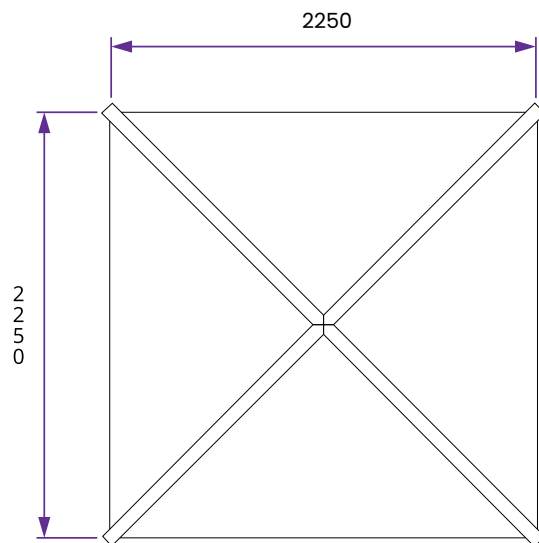

## Specification

- **Overall External Dimensions:** 2.25m x 2.25m (7' 4" x 7' 4")
- **External Width:** 2.07m (6' 9")
- **External Depth:** 2.07m (6' 9")
- **Internal Width (Post):** 1.86m (6' 1")
- **Internal Depth (Post):** 1.86m (6' 1")
- **Overall Height:** 2.40m (7' 10")
- **Internal Eaves Height:** 1.85m (6' 0")
- **Timber:** Spruce
- **Uprights:** 70mm x 70mm
- **Roof:** 15mm Shiplap Boards
- **Roof Covering Options:** None, Felt or Shingles