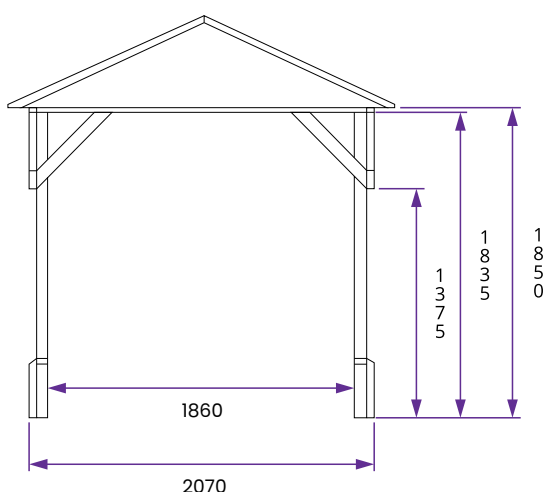

## Specification

- **Overall External Dimensions:** 2.25m x 2.25m (7' 4" x 7' 4")
- **External Width:** 2.07m (6' 9")
- **External Depth:** 2.07m (6' 9")
- **Internal Width (Post):** 1.86m (6' 1")
- **Internal Depth (Post):** 1.86m (6' 1")
- **Overall Height:** 2.40m (7' 10")
- **Internal Eaves Height:** 1.85m (6' 0")
- **Timber:** Spruce
- **Uprights:** 70mm x 70mm
- **Roof:** 15mm Shiplap Boards
- **Roof Covering Options:** None, Felt or Shingles

Image shows base product as an example and excludes any wall configurations.