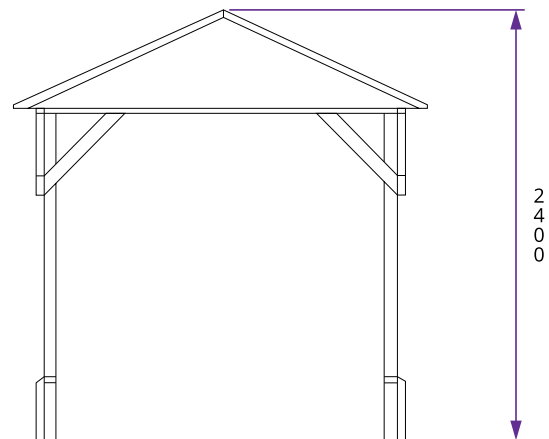

Utopia 200 Gazebo

Specification

- **Overall External Dimensions:** 2.25m x 2.25m (7' 4" x 7' 4")
- **External Width:** 2.07m (6' 9")
- **External Depth:** 2.07m (6' 9")
- **Internal Width (Post):** 1.86m (6' 1")
- **Internal Depth (Post):** 1.86m (6' 1")
- **Overall Height:** 2.40m (7' 10")
- **Internal Eaves Height:** 1.85m (6' 0")
- **Timber:** Spruce
- **Uprights:** 70mm x 70mm
- **Roof:** 15mm Shiplap Boards
- **Roof Covering Options:** None, Felt or Shingles

Image shows base product as an example and excludes any wall configurations.