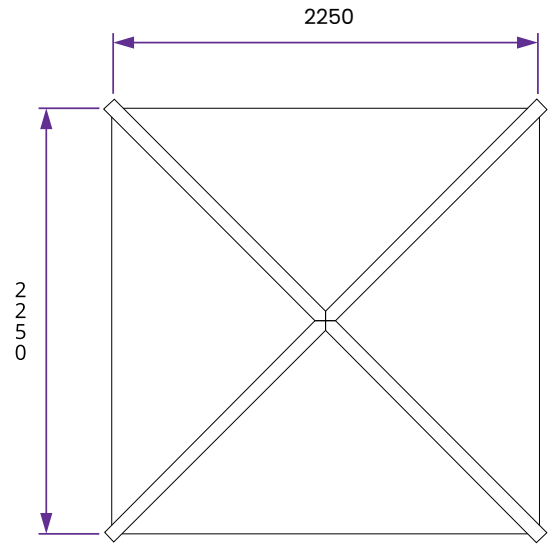

Utopia 200 Gazebo

Specification

- **Overall External Dimensions:** 2.25m x 2.25m (7' 4" x 7' 4")
- **External Width:** 2.07m (6' 9")
- **External Depth:** 2.07m (6' 9")
- **Internal Width (Post):** 1.86m (6' 1")
- **Internal Depth (Post):** 1.86m (6' 1")
- **Overall Height:** 2.40m (7' 10")
- **Internal Eaves Height:** 1.85m (6' 0")
- **Timber:** Spruce
- **Uprights:** 70mm x 70mm
- **Roof:** 15mm Shiplap Boards
- **Roof Covering Options:** None, Felt or Shingles

Image shows base product as an example and excludes any wall configurations.