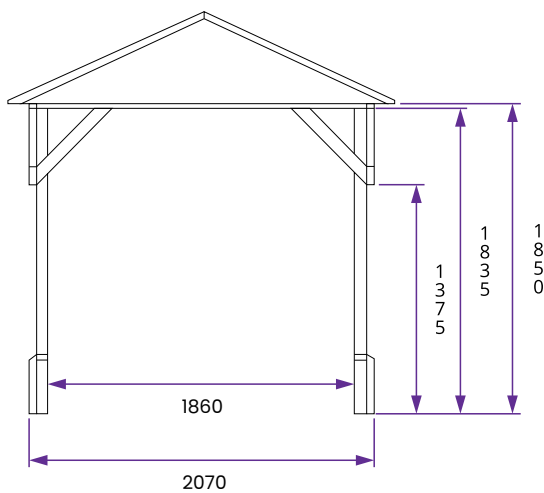

Utopia 200 Gazebo

Specification

- **Overall External Dimensions:** 2.25m x 2.25m (7' 4" x 7' 4")
- **External Width:** 2.07m (6' 9")
- **External Depth:** 2.07m (6' 9")
- **Internal Width (Post):** 1.86m (6' 1")
- **Internal Depth (Post):** 1.86m (6' 1")
- **Overall Height:** 2.40m (7' 10")
- **Internal Eaves Height:** 1.85m (6' 0")
- **Timber:** Spruce
- **Uprights:** 70mm x 70mm
- **Roof:** 15mm Shiplap Boards
- **Roof Covering Options:** None, Felt or Shingles

Image shows base product as an example and excludes any wall configurations.