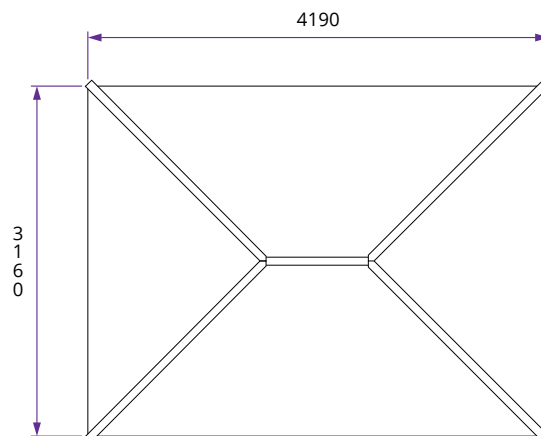

Utopia 430 Gazebo W4.0m x D3.0m

Specification

- **Overall External Dimensions:** 4.19m x 3.16m (13' 8" x 10' 4")
- **External Width:** 4.00m (13' 1")
- **External Depth:** 3.07m (10' 0")
- **Internal Width (Post):** 3.79m (12' 5")
- **Internal Depth (Post):** 2.86m (9' 4")
- **Overall Height:** 2.48m (8' 1")
- **Internal Eaves Height:** 1.88m (6' 2")
- **Timber:** Spruce
- **Uprights:** 70mm x 70mm
- **Roof:** 15mm Shiplap Boards
- **Roof Covering Options:** None, Felt or Shingles