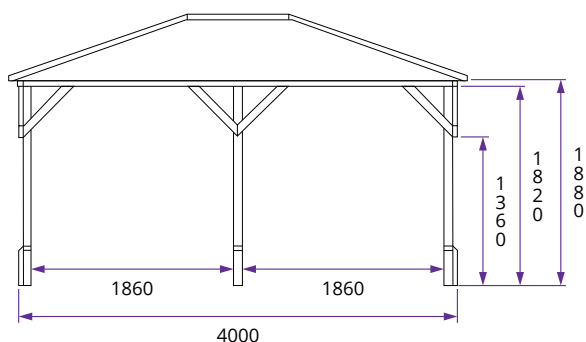

Utopia 430 Gazebo W4.0m x D3.0m

Specification

- **Overall External Dimensions:** 4.19m x 3.16m (13' 8" x 10' 4")
- **External Width:** 4.00m (13' 1")
- **External Depth:** 3.07m (10' 0")
- **Internal Width (Post):** 3.79m (12' 5")
- **Internal Depth (Post):** 2.86m (9' 4")
- **Overall Height:** 2.48m (8' 1")
- **Internal Eaves Height:** 1.88m (6' 2")
- **Timber:** Spruce
- **Uprights:** 70mm x 70mm
- **Roof:** 15mm Shiplap Boards
- **Roof Covering Options:** None, Felt or Shingles