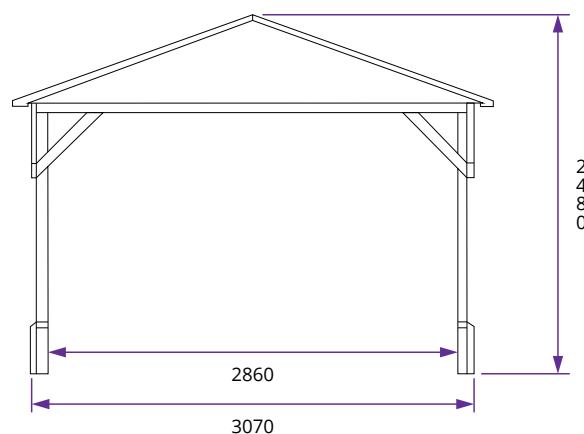

Utopia 430 Gazebo W4.0m x D3.0m

Specification

- **Overall External Dimensions:** 4.19m x 3.16m (13' 8" x 10' 4")
- **External Width:** 4.00m (13' 1")
- **External Depth:** 3.07m (10' 0")
- **Internal Width (Post):** 3.79m (12' 5")
- **Internal Depth (Post):** 2.86m (9' 4")
- **Overall Height:** 2.48m (8' 1")
- **Internal Eaves Height:** 1.88m (6' 2")
- **Timber:** Spruce
- **Uprights:** 70mm x 70mm
- **Roof:** 15mm Shiplap Boards
- **Roof Covering Options:** None, Felt or Shingles