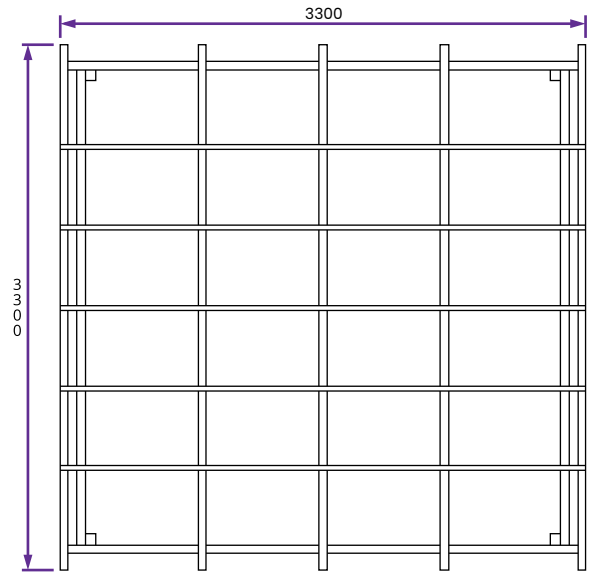

Utopia Wooden Pergola

Specification

- Overall External Dimensions: 3.30m x 3.30m (10' 9" x 10' 9")
- External Width: 3.07m (10' 0")
- External Depth: 3.07m (10' 0")
- Internal Width: 2.86m (9' 4")
- Internal Depth: 2.86m (9' 4")
- Overall Height: 2.03m (6' 7")
- Internal Eaves Height: 1.92m (6' 3")
- Timber: Pressure Treated Spruce
- Uprights: 70mm x 70mm