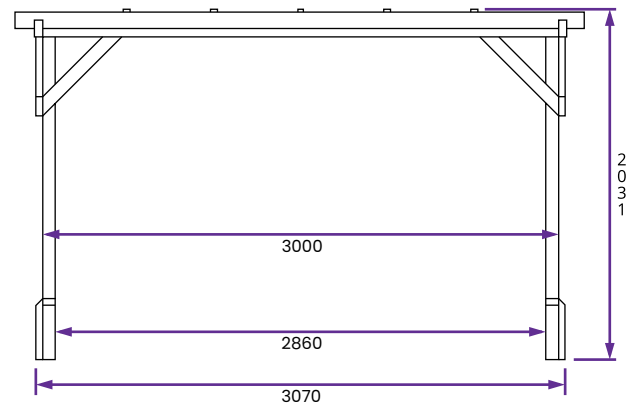

Utopia Wooden Pergola

Specification

- Overall External Dimensions: 3.30m x 3.30m (10' 9" x 10' 9")
- External Width: 3.07m (10' 0")
- External Depth: 3.07m (10' 0")
- Internal Width: 2.86m (9' 4")
- Internal Depth: 2.86m (9' 4")
- Overall Height: 2.03m (6' 7")
- Internal Eaves Height: 1.92m (6' 3")
- Timber: Pressure Treated Spruce
- Uprights: 70mm x 70mm