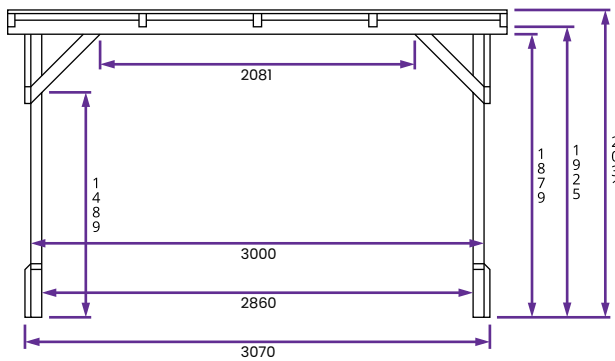

Utopia Wooden Pergola

Specification

- Overall External Dimensions: 3.30m x 3.30m (10' 9" x 10' 9")
- External Width: 3.07m (10' 0")
- External Depth: 3.07m (10' 0")
- Internal Width: 2.86m (9' 4")
- Internal Depth: 2.86m (9' 4")
- Overall Height: 2.03m (6' 7")
- Internal Eaves Height: 1.92m (6' 3")
- Timber: Pressure Treated Spruce
- Uprights: 70mm x 70mm