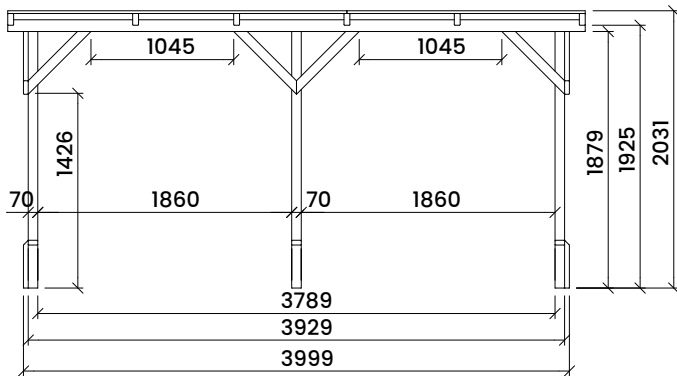

## Specification

- Overall External Dimensions: 4.30m x 3.30m (14' 1" x 10' 9")
- External Width: 3.93m (12' 10")
- External Depth: 3.07m (10' 0")
- Internal Width: 3.79m (12' 5")
- Internal Depth: 2.86m (9' 4")
- Overall Height: 2.03m (6' 7")
- Internal Eaves Height : 1.92m (6' 3")
- Timber: Spruce
- Uprights: 70mm x 70mm
- Guarantee: 10 Years on Pressure Treated Timber against Rot and Insect Infestation
- Approx. DIY Assembly Time: 1 Days\*