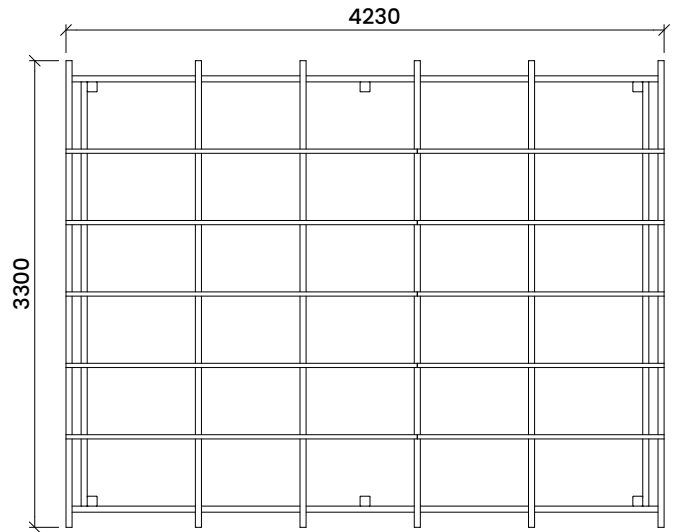

## Specification

- Overall External Dimensions: 4.30m x 3.30m (14' 1" x 10' 9")
- External Width: 3.93m (12' 10")
- External Depth: 3.07m (10' 0")
- Internal Width: 3.79m (12' 5")
- Internal Depth: 2.86m (9' 4")
- Overall Height: 2.03m (6' 7")
- Internal Eaves Height : 1.92m (6' 3")
- Timber: Spruce
- Uprights: 70mm x 70mm
- Guarantee: 10 Years on Pressure Treated Timber against Rot and Insect Infestation
- Approx. DIY Assembly Time: 1 Days\*