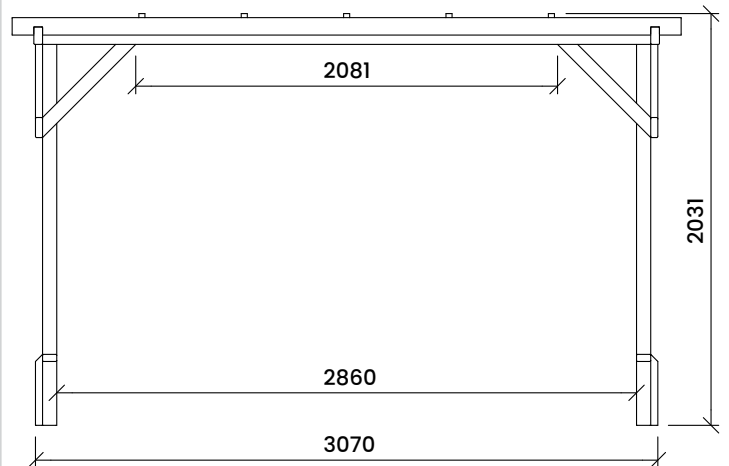

## Specification

- Overall External Dimensions: 4.30m x 3.30m (14' 1" x 10' 9")
- External Width: 3.93m (12' 10")
- External Depth: 3.07m (10' 0")
- Internal Width: 3.79m (12' 5")
- Internal Depth: 2.86m (9' 4")
- Overall Height: 2.03m (6' 7")
- Internal Eaves Height : 1.92m (6' 3")
- Timber: Spruce
- Uprights: 70mm x 70mm
- Guarantee: 10 Years on Pressure Treated Timber against Rot and Insect Infestation
- Approx. DIY Assembly Time: 1 Days\*