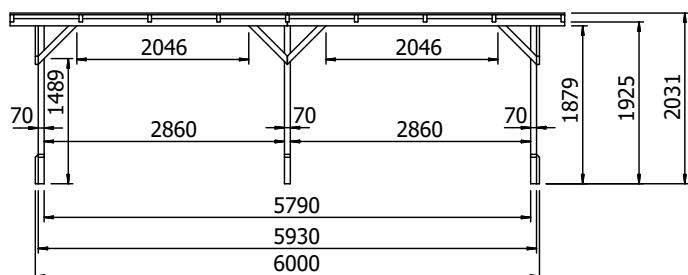

## Specification

- Overall External Dimensions: 6.60m x 3.30m (21' 7" x 10' 9")
- External Width: 5.93m (19' 5")
- External Depth: 3.00m (9' 10")
- Internal Width: 5.79m (18' 11")
- Internal Depth: 2.86m (9' 4")
- Overall Height: 2.03m (6' 8")
- Uprights: 70mm x 70mm
- Timber: Spruce
- Guarantee: 10 Years on Pressure Treated Timber against Rot and Insect Infestation