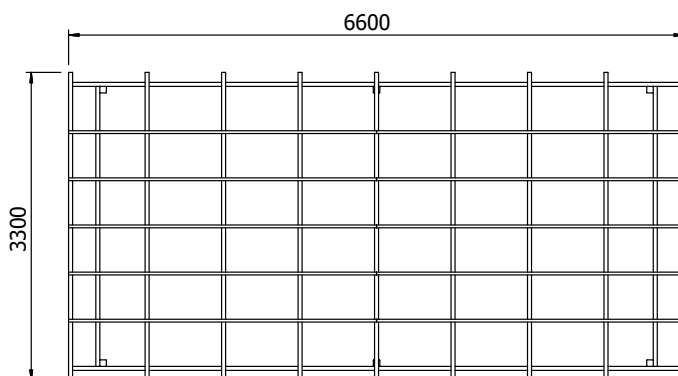

## Specification

- Overall External Dimensions: 6.60m x 3.30m (21' 7" x 10' 9")
- External Width: 5.93m (19' 5")
- External Depth: 3.00m (9' 10")
- Internal Width: 5.79m (18' 11")
- Internal Depth: 2.86m (9' 4")
- Overall Height: 2.03m (6' 8")
- Uprights: 70mm x 70mm
- Timber: Spruce
- Guarantee: 10 Years on Pressure Treated Timber against Rot and Insect Infestation