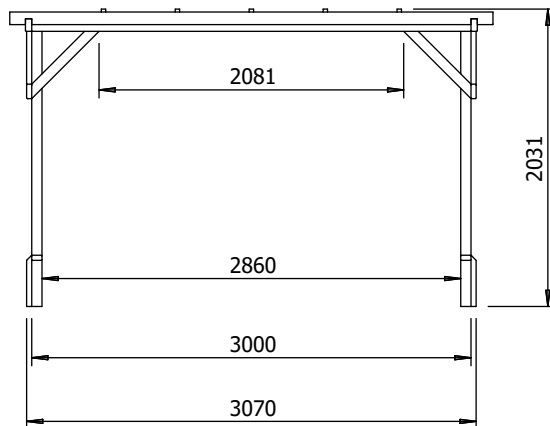

## Specification

- Overall External Dimensions: 6.60m x 3.30m (21' 7" x 10' 9")
- External Width: 5.93m (19' 5")
- External Depth: 3.00m (9' 10")
- Internal Width: 5.79m (18' 11")
- Internal Depth: 2.86m (9' 4")
- Overall Height: 2.03m (6' 8")
- Uprights: 70mm x 70mm
- Timber: Spruce
- Guarantee: 10 Years on Pressure Treated Timber against Rot and Insect Infestation