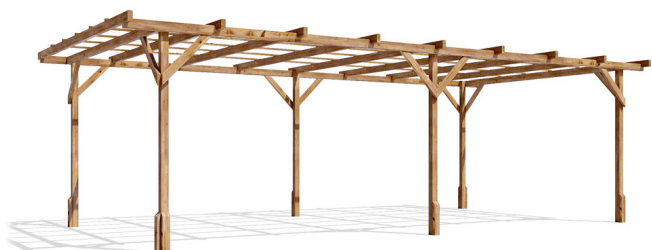

# Utopia Wooden Pergola

## Specification

- Overall External Dimensions: 6.60m x 3.30m (21' 7" x 10' 9")
- External Width: 5.93m (19' 5")
- External Depth: 3.00m (9' 10")
- Internal Width: 5.79m (18' 11")
- Internal Depth: 2.86m (9' 4")
- Overall Height: 2.03m (6' 8")
- Uprights: 70mm x 70mm
- Timber: Spruce
- Guarantee: 10 Years on Pressure Treated Timber against Rot and Insect Infestation