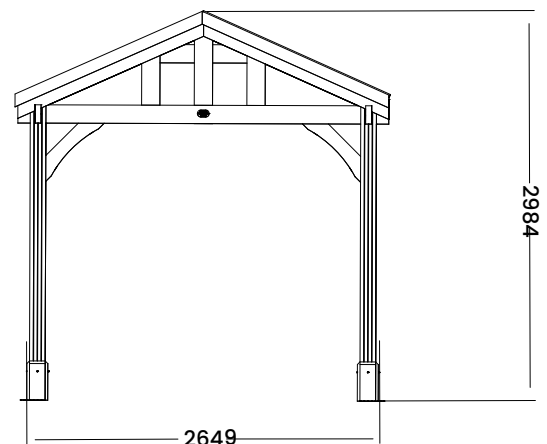

Thunderdam Wide Wooden Porch Full Height (2 Post)

W3m x D1.5m

VIEW FROM REAR

VIEW FROM FRONT

Specification

- Overall External Dimensions: 2.86m x 1.38m (9' 4" x 4' 6")
- External Width (footprint): 2.65m (8' 8")
- External Depth (footprint): 1.25m (4' 1")
- Internal Width (Post): 2.40m (7' 10")
- Internal Depth (Post): 1.00m (3' 3")
- Overall Height: 2.98m (9' 9")
- Walkthrough Height: 2.12m (6' 11")
- Walkthrough Width: 2.40m (7' 10")
- Timber: Slow Grown Spruce