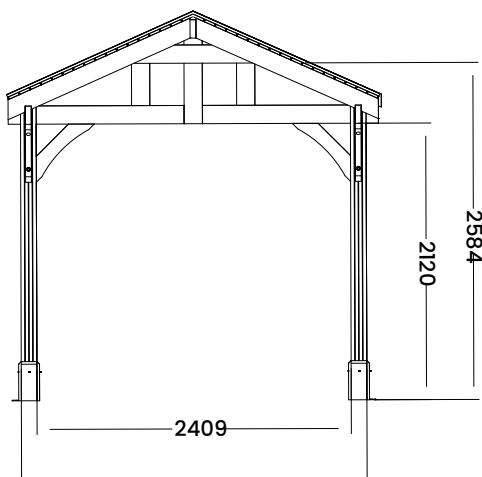

Thunderdam Wide Wooden Porch Full Height (2 Post)

W3m x D1.5m

VIEW FROM REAR

VIEW FROM FRONT

Specification

- Overall External Dimensions: 2.86m x 1.38m (9' 4" x 4' 6")
- External Width (footprint): 2.65m (8' 8")
- External Depth (footprint): 1.25m (4' 1")
- Internal Width (Post): 2.40m (7' 10")
- Internal Depth (Post): 1.00m (3' 3")
- Overall Height: 2.98m (9' 9")
- Walkthrough Height: 2.12m (6' 11")
- Walkthrough Width: 2.40m (7' 10")
- Timber: Slow Grown Spruce